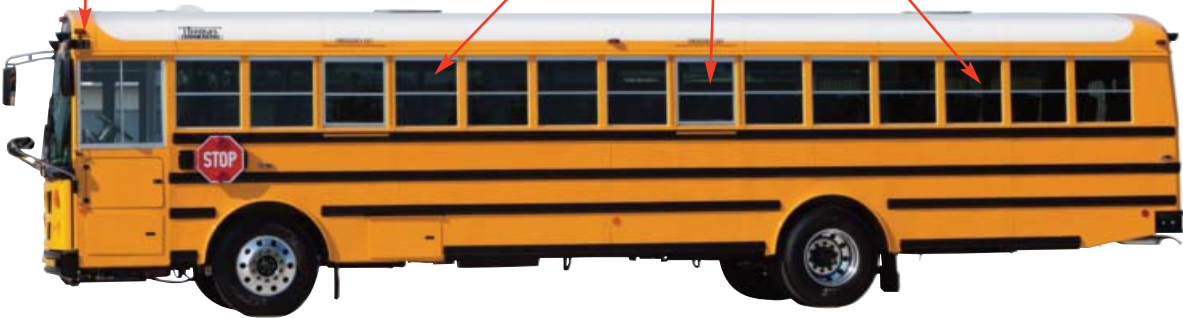

GLASS - LEFT SIDE

DRIVER'S WINDOW

1

WINDOWS, STD. & EMERG.

2

REF. NUM.	MODULE	DESCRIPTION
1	0825BNXX	GLASS- DRIVER'S SASH, EFX
2	M7XXXXXXXXX	NON C2 WDO, STD. & EMERG.