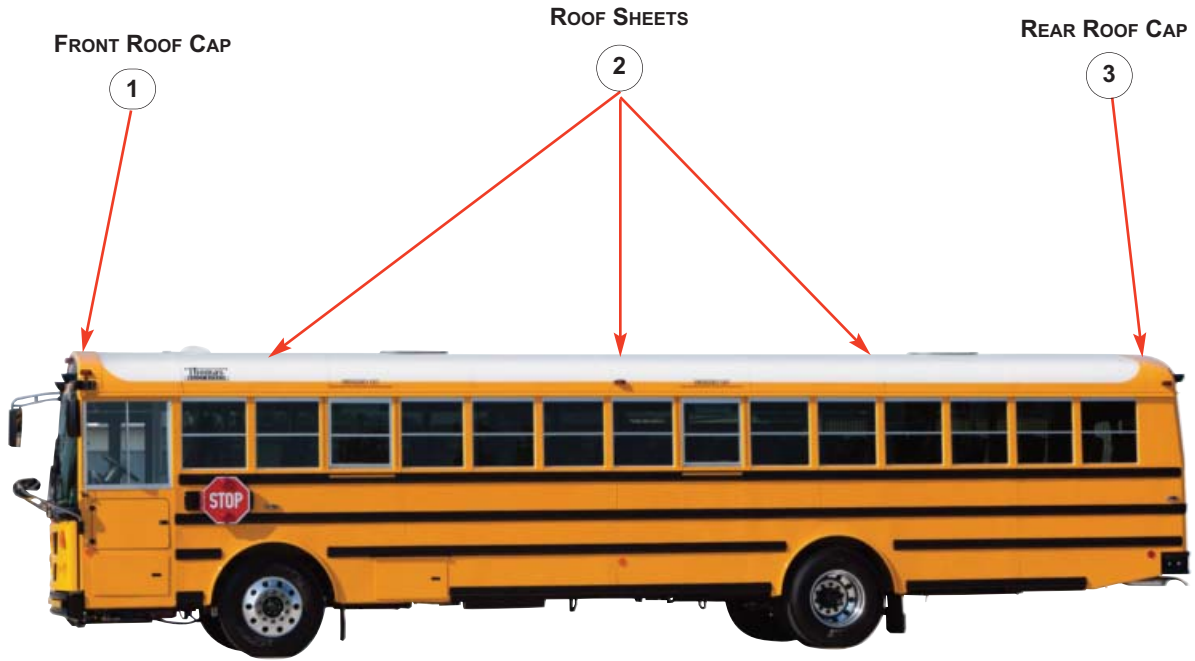

ROOF PANELS

REF. NUM.	MODULE	DESCRIPTION
1	0843BAXX	ROOF CAP- FRONT
2	0843ALXX	ROOF SHEETS
3	0843BBXX	ROOF CAP- REAR