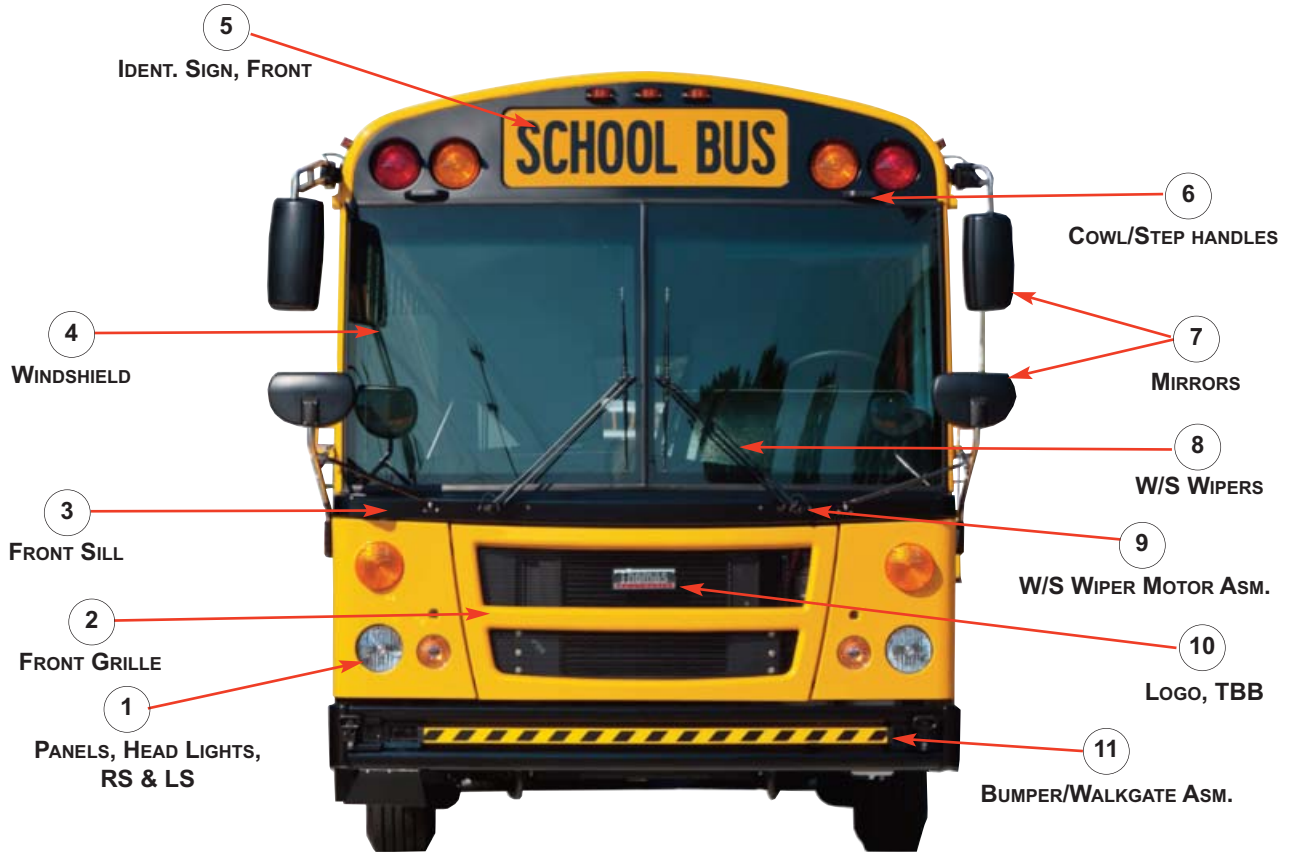

FRONT

REF. NUM.	MODULE	DESCRIPTION
1	0818AWXX	EXT. PANELS- FRONT END
2	0818AWXX	EXT. PANELS- FRONT END
3	0818AWXX	EXT. PANELS- FRONT END
4	0825ACXX	GLASS- WINDSHIELD
5	0832ACXX	IDENTIFICATION SIGN- FRONT DEST.
6	0811AAXX	COWL/STEP HANDLES
7	0819AIXX	MIRROR- EXT. REAR VIEW, RS/LS
8	856AADXX	W/S WIPER/WASHER
9	0805CFXX	BODY STRUCTURE- EFX FIREWALL
10	0815ABXX	PLATE/LABEL, NAME
11	0806AABXX	BUMPER- FRONT