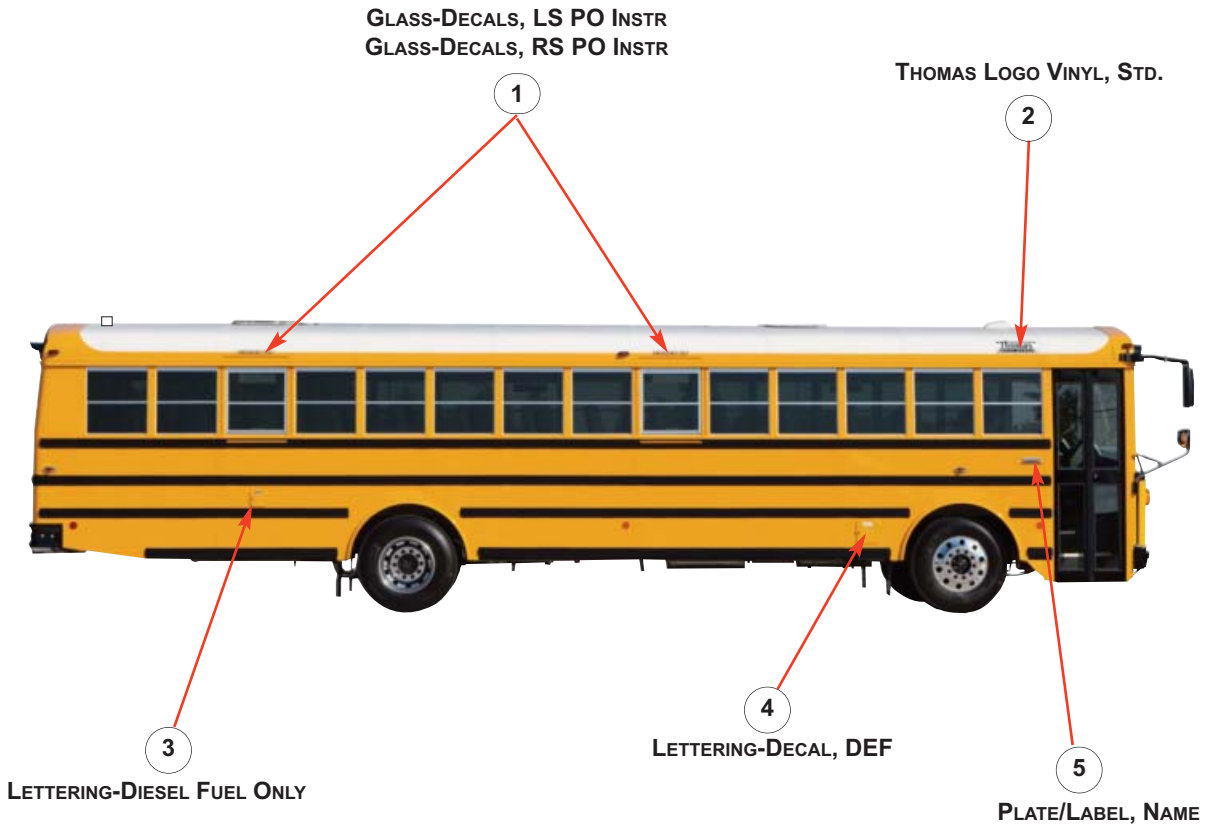

LETTERING

REF. NUM.	MODULE	DESCRIPTION
1	0825AWXX	GLASS-DECALS, P/O INSTR.
2	0815ABXX	PLATE/LABEL-NAME
3	0835JUXX	LETTERING- DIESEL FUEL ONLY
4	0835KPXX	LETTERING- DECAL, DEF
5	0815ABXX	PLATE/LABEL-NAME