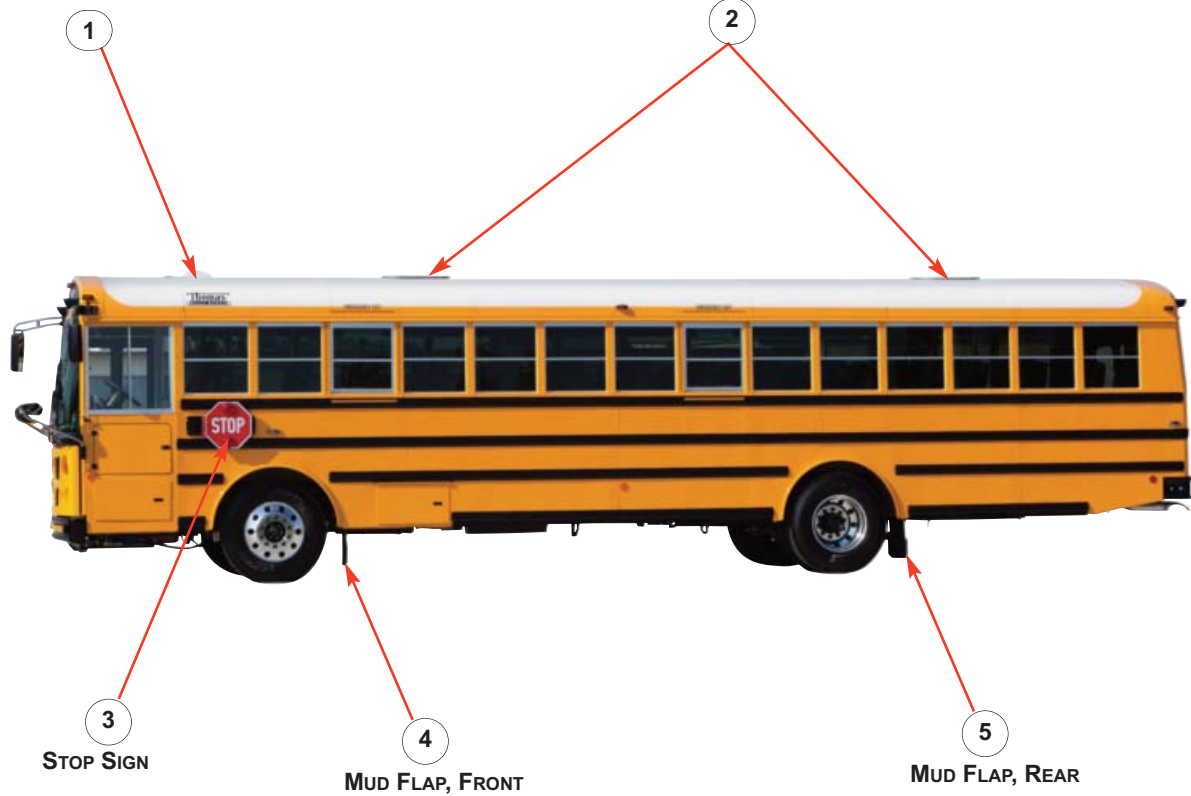

MISCELLANEOUS

VENTILATOR ASM.

ROOF HATCH

REF. NUM.	MODULE	DESCRIPTION
1	0853AAXX	VENTILATOR ASM.
2	0844BEXX	ROOF HATCH
3	0849AXXX	STOP SIGN
4	0838ACXX	MUD FLAP- FRONT
5	0838ADXX	MUD PLAP- REAR