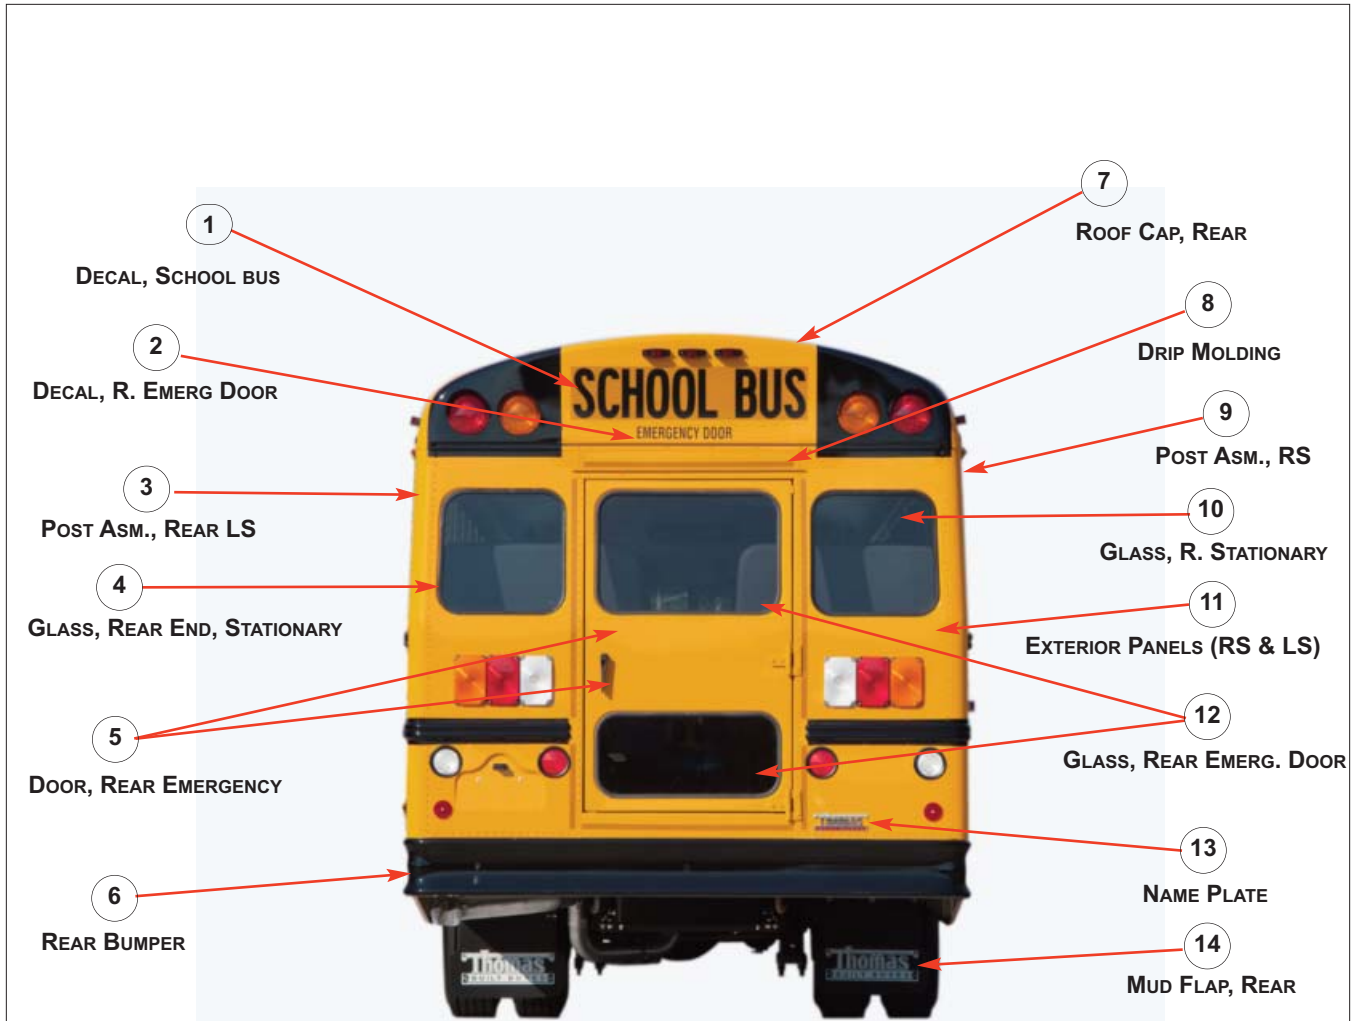

REAR

REF. NUM.	MODULE	DESCRIPTION
1	0835KMXX	DECAL- SCHOOL BUS, REAR
2	0835LBXX	DECAL- REAR EMERGENCY DOOR
3	805AAXX	BODY STRUCTURE- REAR END FRAME
4	0825AGXX	GLASS- REAR END STATIONARY
5	0814ACXX	DOOR- REAR EMERGENCY
6	0806ABXX	BUMPER- REAR
7	0843BBXX	ROOF CAP- REAR
8	0805AAXX	BODY STRUCTURE- REAR END FRAME
9	0805AAXX	BODY STRUCTURE- REAR END FRAME
10	0825AGXX	GLASS- REAR END STATIONARY
11	0818MXXX	EXTR. PANELS- REAR PANELS,FC
12	0825AHXX	GLASS- REAR EMERGENCY DOOR
13	0815ABXX	PLATE/LABEL- NAME
14	0838ADXX	MUD FLAPS- REAR