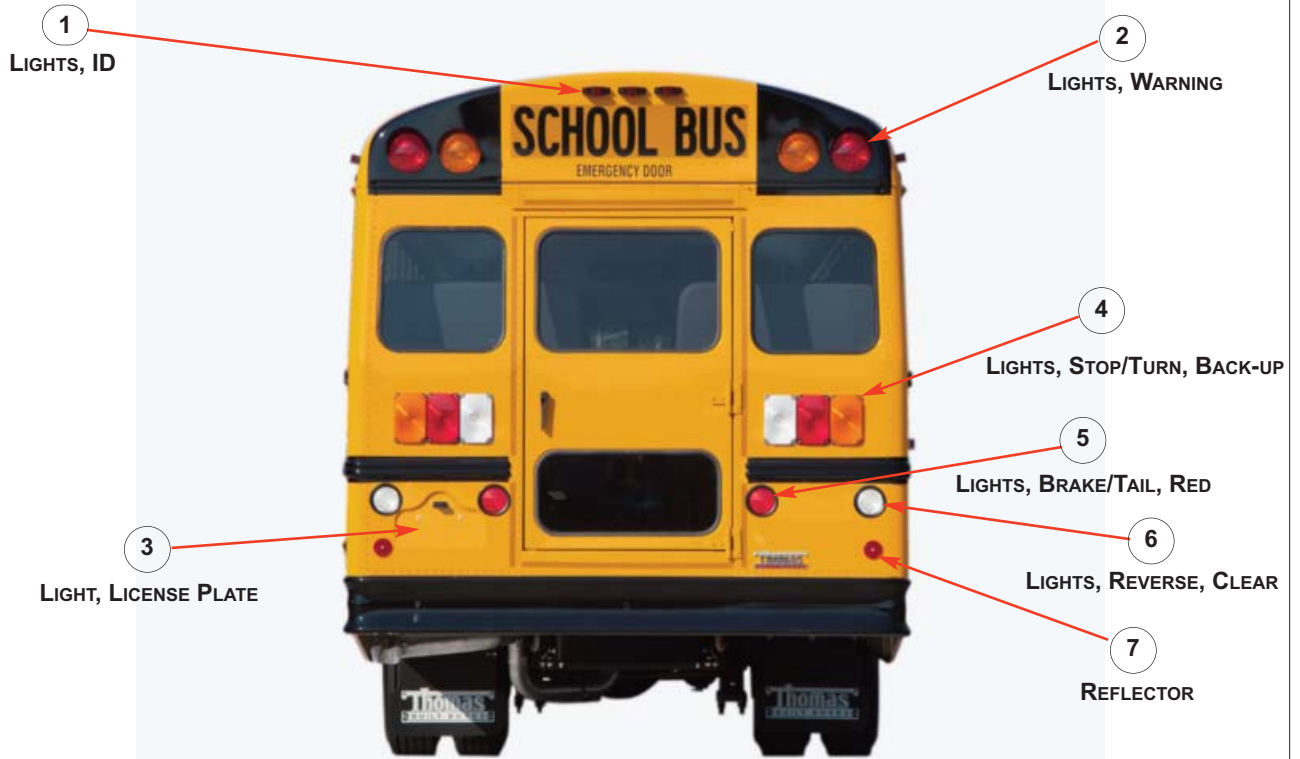

LIGHTS - REAR

REF. NUM.	MODULE	DESCRIPTION
1	0837GXXX	LIGHTS- CLUSTER, FRONT & REAR
2	0837AXXX	LIGHTS- WARNING
3	0837GUXX	LIGHTS- LICENSE
4	0837GRXX	LIGHTS-STOP/TURN/BACKUP
5	0837GSXX	LIGHTS- 4" RED, (STD)
6	0837GTXX	LIGHTS- 4" BACKUP
7	0837ADXX	LIGHTS- REFLECTORS