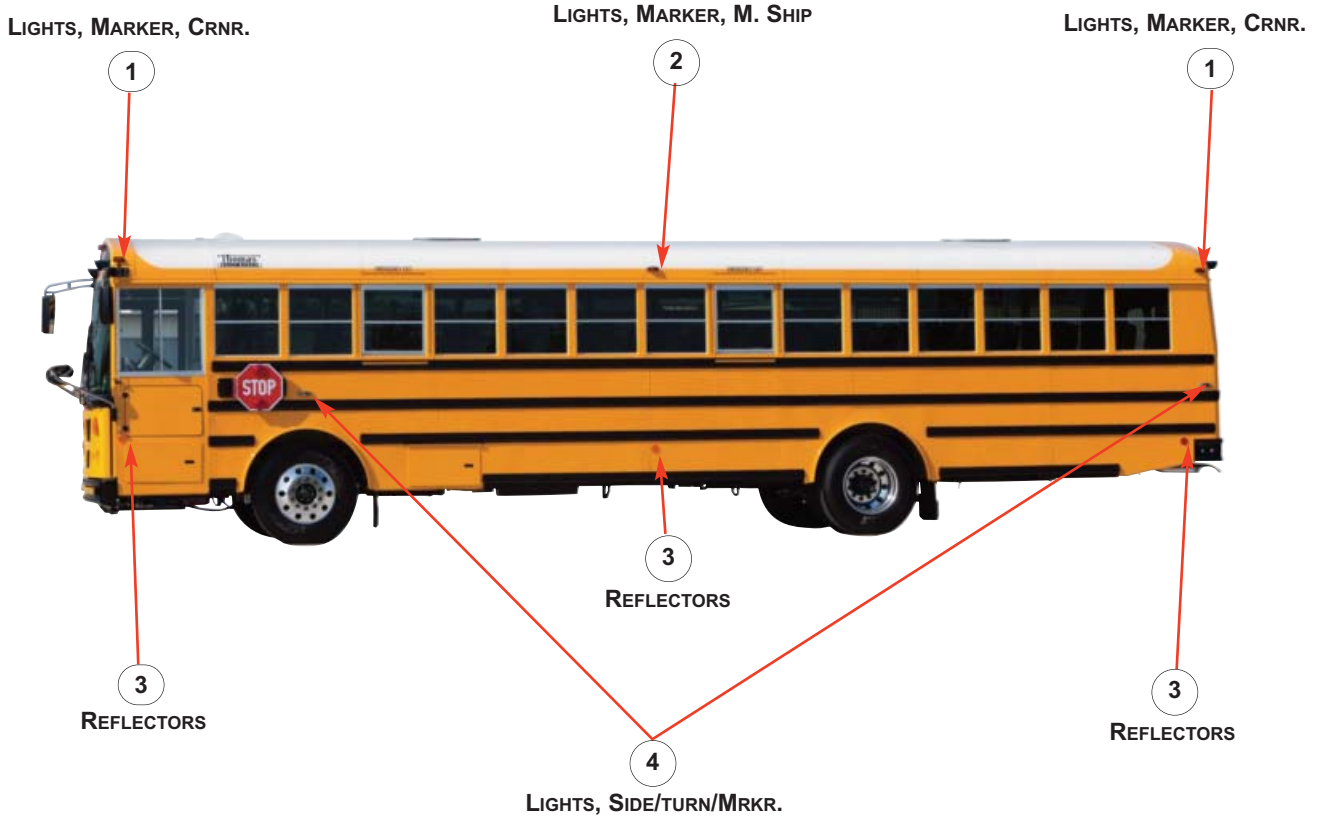

LIGHTS - LEFT SIDE

REF. NUM.	MODULE	DESCRIPTION
1	0837GVXX	LIGHTS-MARKER, CORNERS
2	0837GWXX	LIGHTS-MARKER, MID SHIP
3	0837ADXX	LIGHTS- REFLECTORS
4	0837AGXX	LIGHTS- SIDE TURN/MARKER