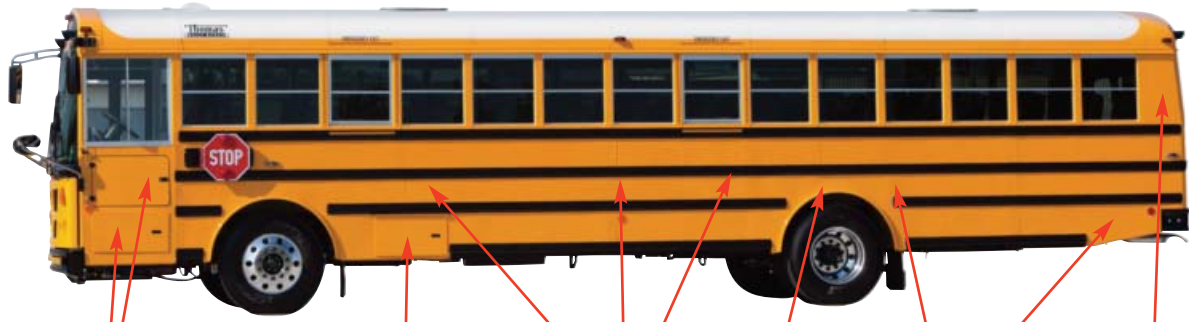

LEFT SIDE

1
DOOR ASM., ELECT. ACCESS

2
BATTERY BOX

4
EXTR. PANELS, FENDERETTE

3
EXTR. PANELS, SIDE SHEETS, LS

5
EXT. PANELS, RR, UPPER

REF. NUM.	MODULE	DESCRIPTION
1	0818APXX	EXTR. PANELS- ELECT. ACCESS DOOR
2	0810FWXX	COMPT. U/B- BATTERY BOX
3	0818ADXX	EXTR. PANELS- SIDE SHEET, LEFT
4	0818AIXX	EXTR. PANELS- FENDERETTE
5	0818AJXX	EXTR. PANELS- "D" WINDOW