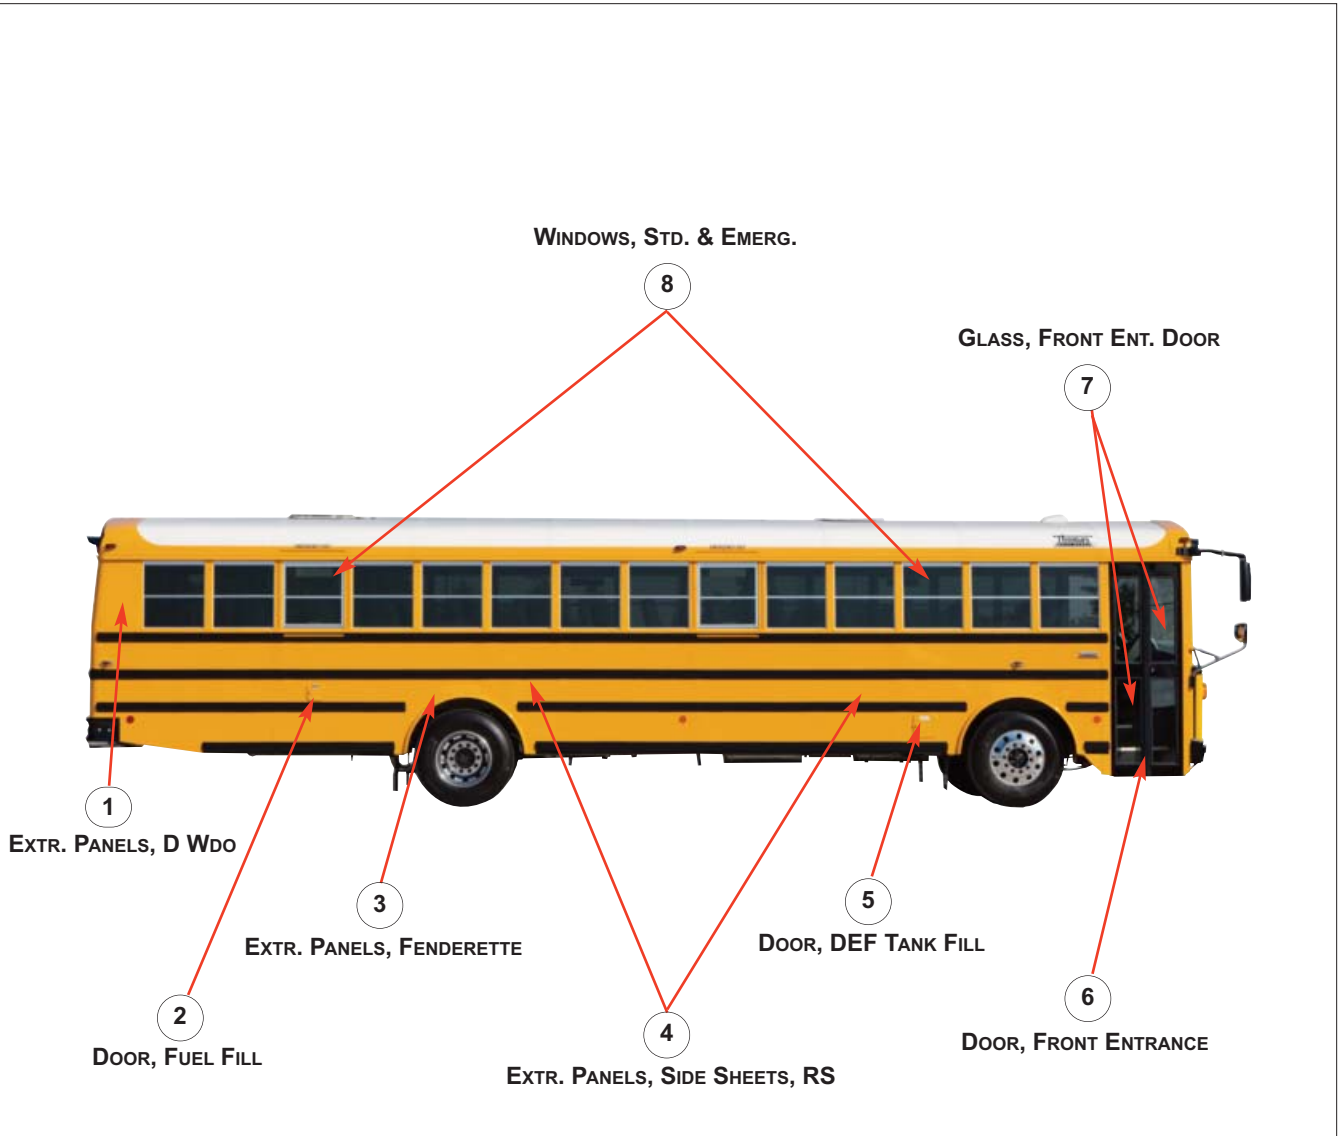

RIGHT SIDE

REF. NUM.	MODULE	DESCRIPTION
1	0818AJXX	EXTR. PANELS- "D" WINDOW
2	0822ABXX	FUEL TANK- EXTERIOR COVER
3	0818AIXX	EXTR. PANELS- FENDERETTE
4	0818ACXX	EXTR. PANELS- SIDE SHEET, RIGHT
5	0822AWXX	FUEL TANK-DEF TANK COVER
6	0814DYXX	DOOR- FRONT ENTRANCE
7	0825BMXX	GLASS- ENTRANCE DOOR
8	M7XXXXXXXX	NON C2 WDO