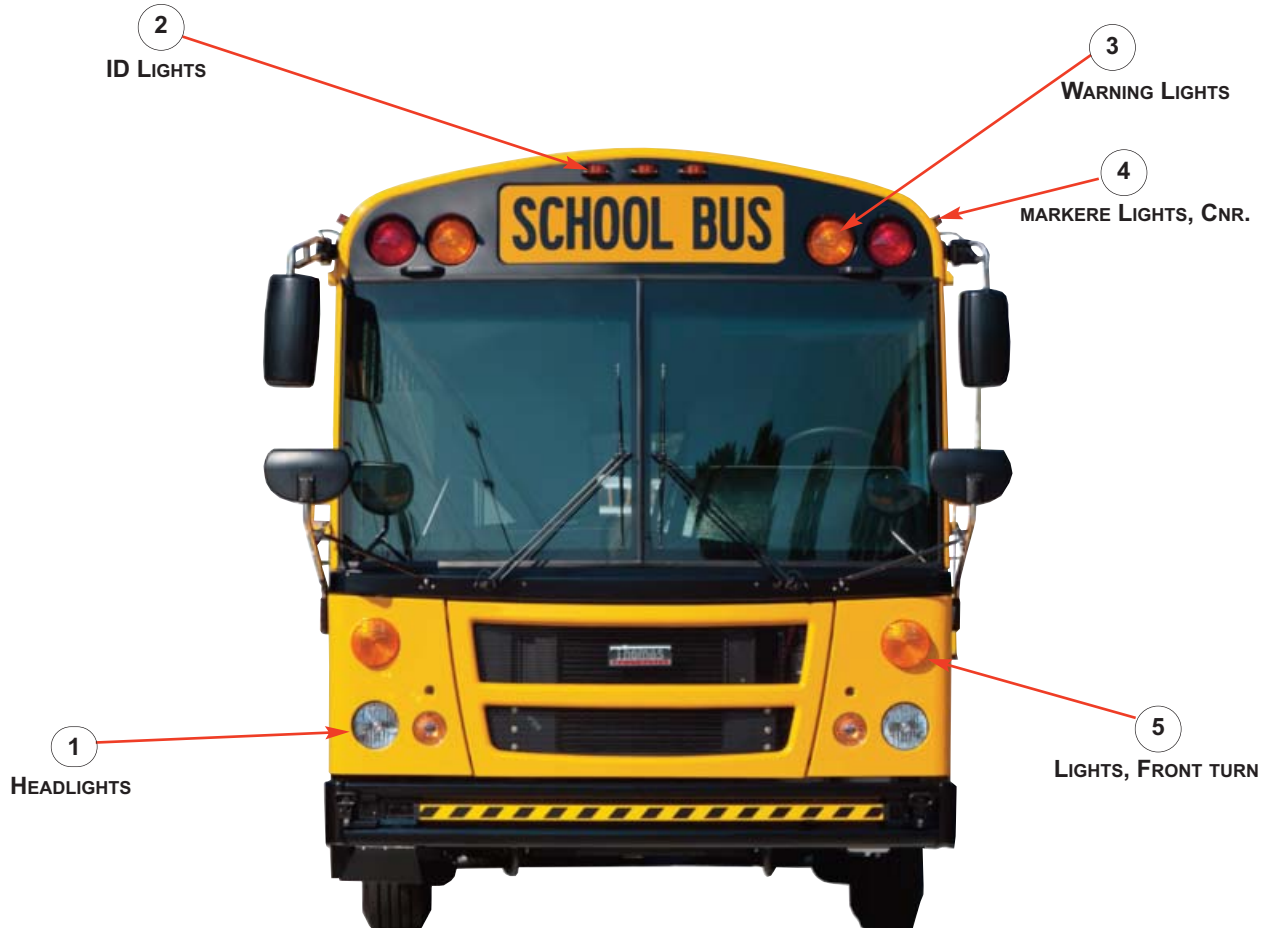

LIGHTS - FRONT

REF. NUM.	MODULE	DESCRIPTION
1	0837AHXX	LIGHTS- HEADLIGHTS
2	0837GXXX	LIGHTS- ID
3	0837AXXX	LIGHTS- WARNING
4	0837AGXX	LIGHTS- SIDE/TURN/MARKER
5	0837SBXX	LIGHTS- DIRECTIONAL, FRONT

LIGHTS - REAR