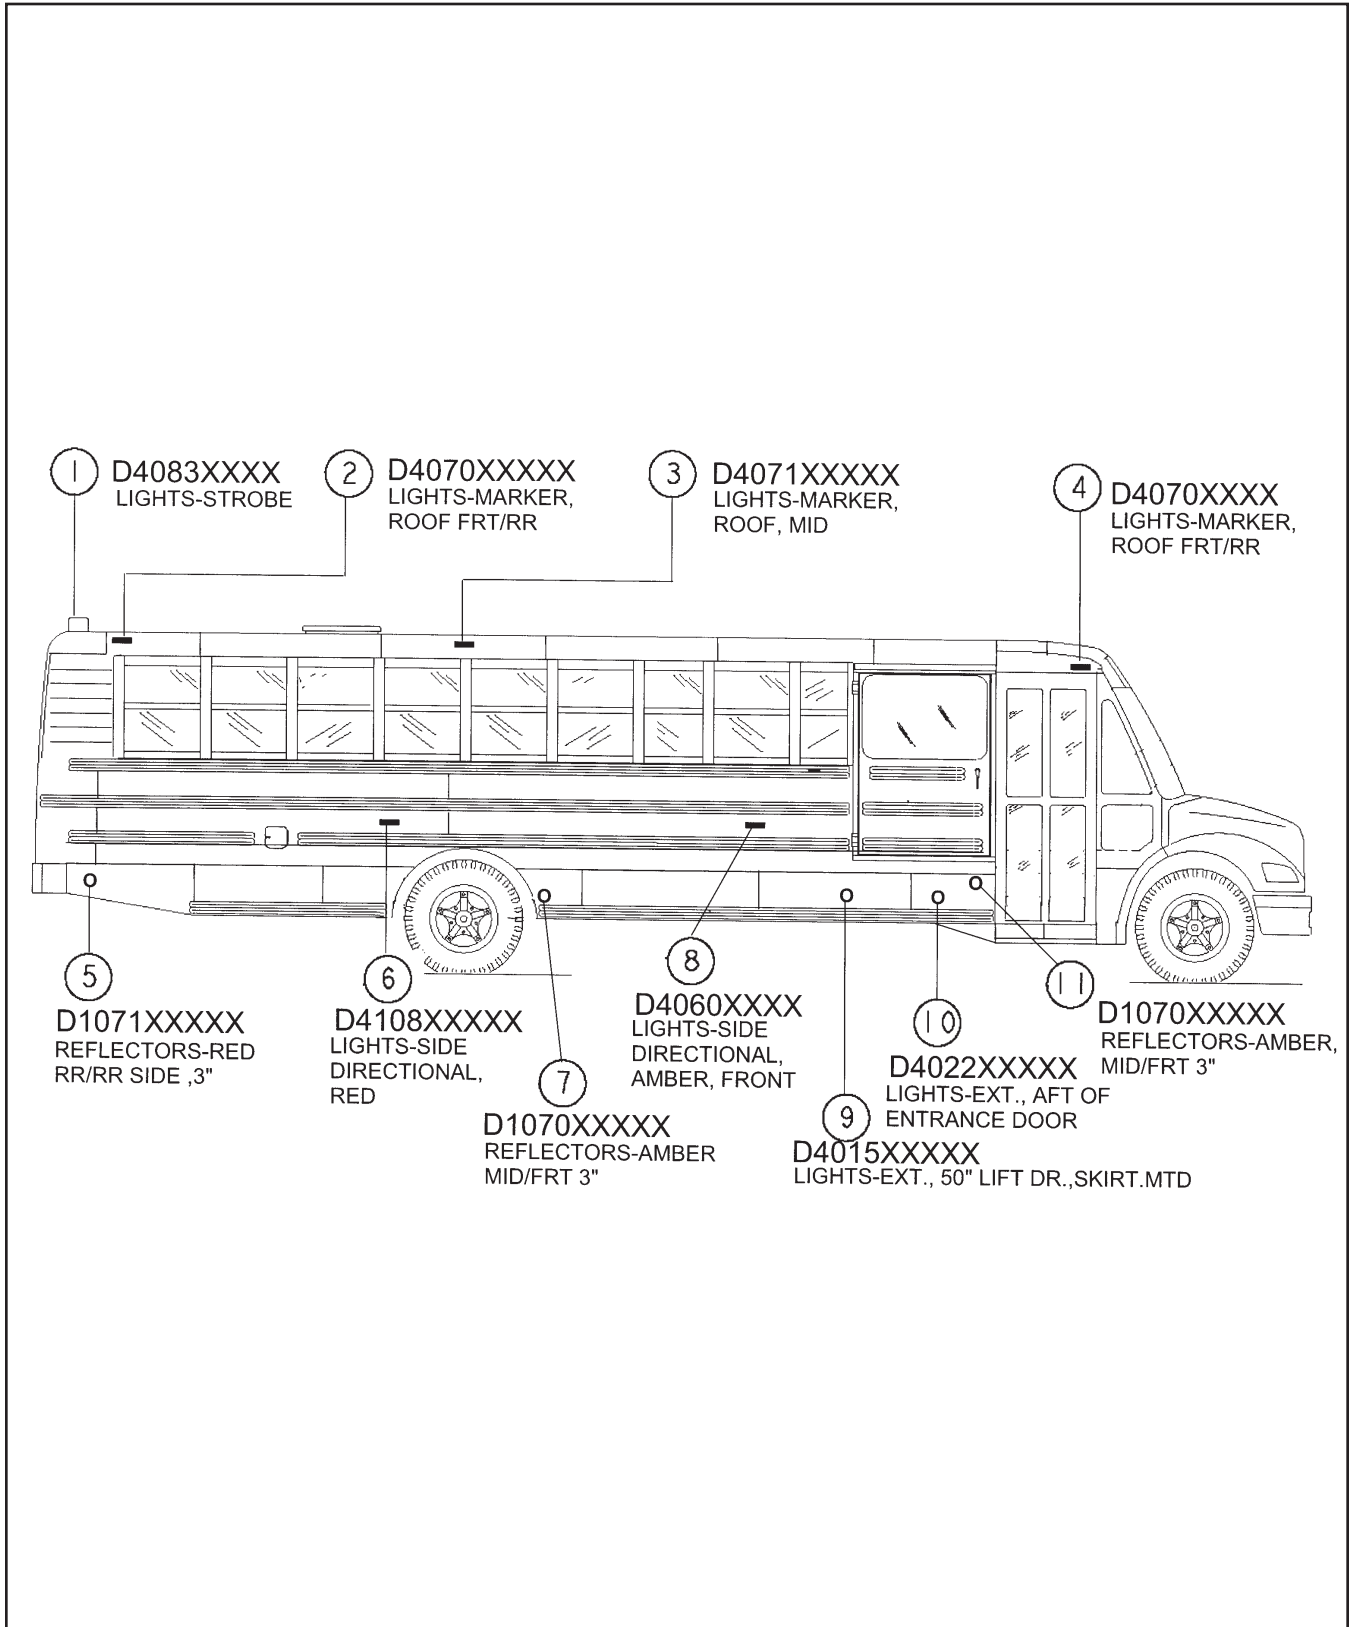

C2 PARTS REFERENCE MANUAL

Exterior Right Side Lights / Reflectors

C2 PARTS REFERENCE MANUAL

Exterior
Right Side
Lights / Reflectors

Ref. Num.	Sales / Data Code	Description	Major Group
1	D4083XXXX	LIGHTS-STROBE	Electrical
2	D4070XXXX	LIGHTS-MARKER,ROOF FRT/RR	Electrical
3	D4071XXXX	LIGHTS-MARKER,ROOF MID BODY	Electrical
4	D4070XXXX	LIGHTS-MARKER,ROOF FRT/RR	Electrical
5	D1071XXXX	REFLECTORS- RED,RR/RR,SIDE	Accessories
6	D4108XXXX	LIGHTS-SIDE DIRECTIONAL, RED	Electrical
7	D1070XXXX	REFLECTORS-AMBER, MID/FT	Accessories
8	D4060XXXX	LIGHTS-SIDE DIRECTIONAL, AMBER, FRT.	Electrical
9	D4015XXXX	LIGHTS-EXT., 50" LIFT DR.,SKIRT.MTD	Electrical
10	D4022XXXX	LIGHTS-EXT., AFT OF ENTRANCE DOOR	Electrical
11	D1070XXXX	REFLECTORS- AMBER, MID/FT.	Accessories