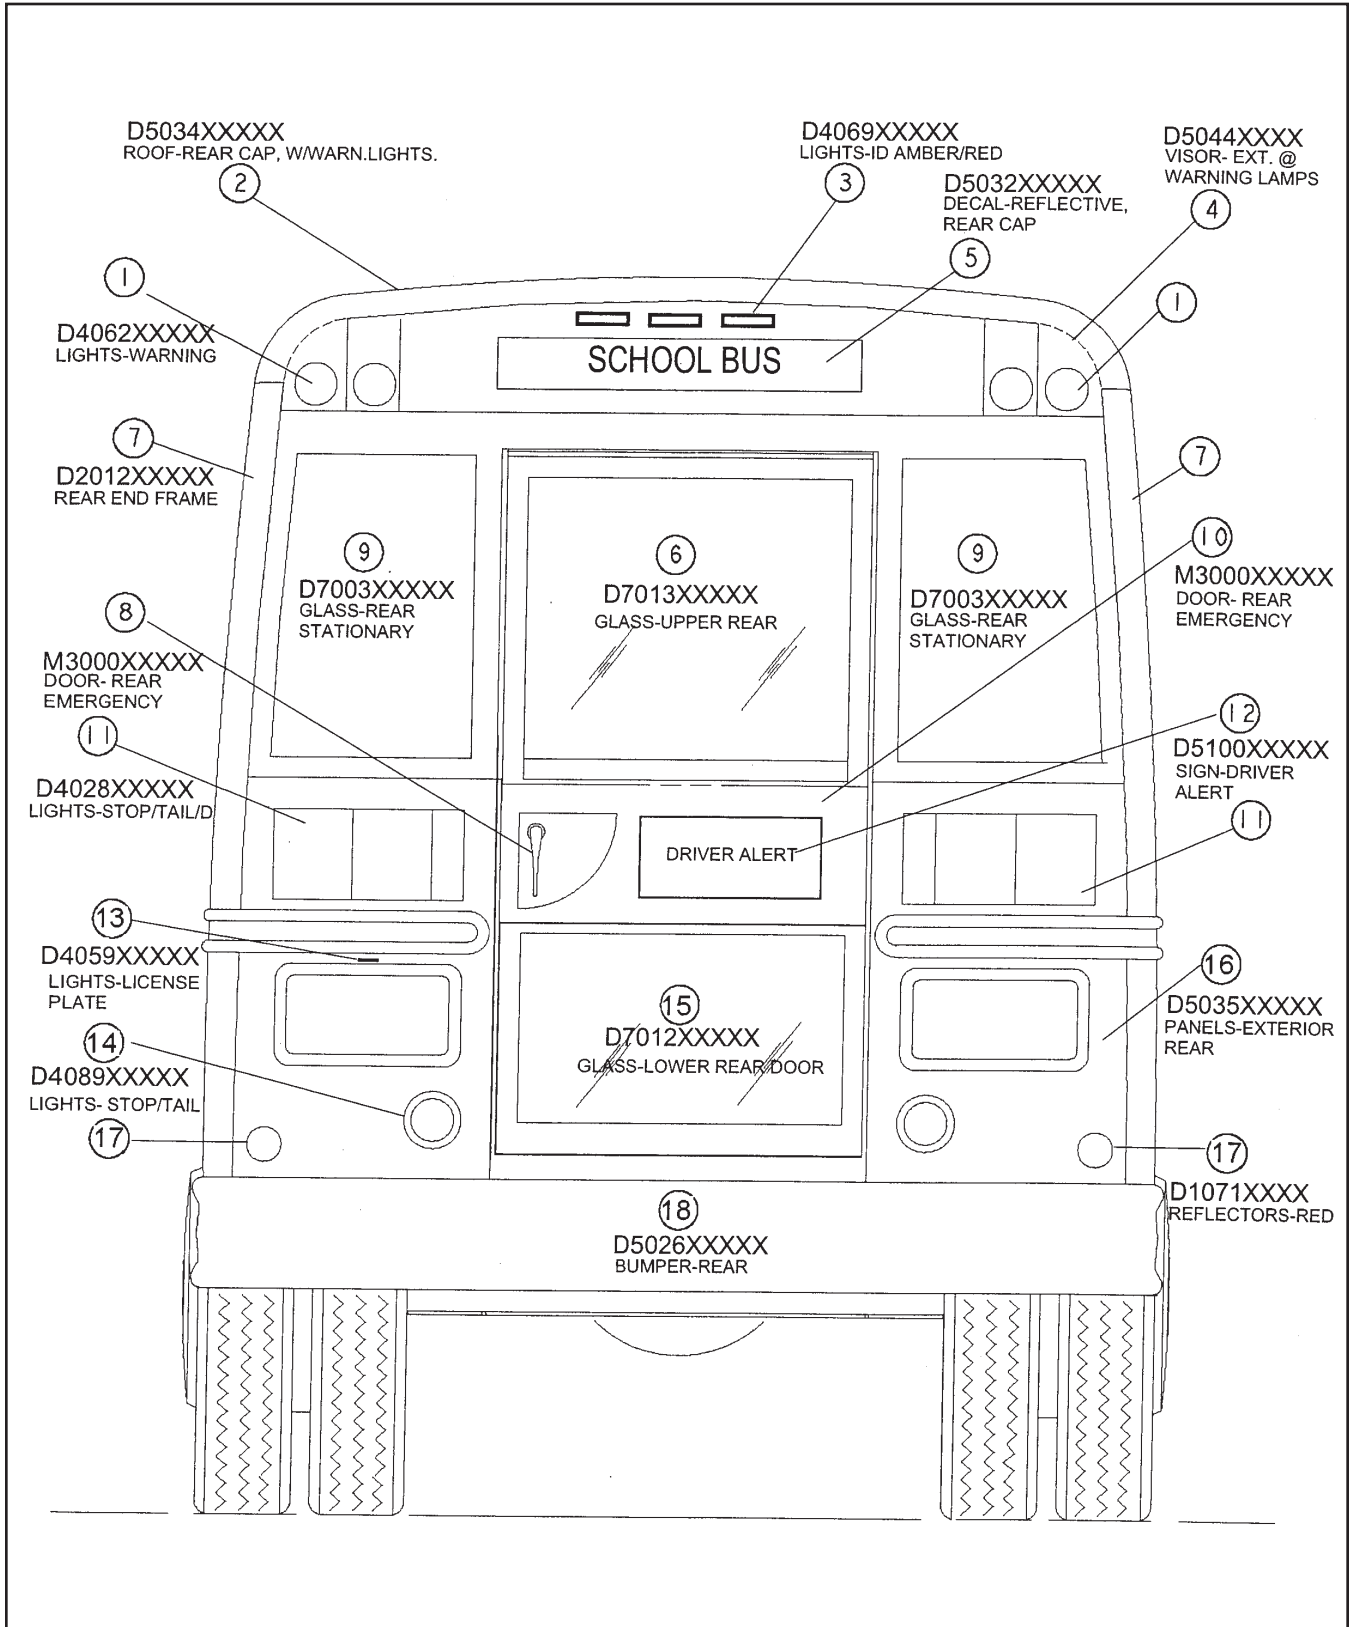

Exterior Rear

C2 PARTS REFERENCE MANUAL

Exterior
Rear

Ref. Num.	Sales / Data Code	Description	Major Group
1	D4062XXXXX	LIGHTS-WARNING	Electrical
2	D5034XXXXX	ROOF-REAR CAP, W/WARN.LIGHTS.	Exterior
3	D4069XXXXX	LIGHTS-ID AMBER/RED	Electrical
4	D5044XXXXX	VISOR- EXT. @ WARNING LAMPS	Exterior
5	D5032XXXXX	DECAL-REFLECTIVE, REAR CAP	Exterior
6	D7013XXXXX	GLASS-UPPER REAR DOOR	Window/Glass
7	D2012XXXXX	REAR END FRAME	Body Structure
8	M3000XXXXX	DOOR- REAR EMERGENCY	Doors
9	D7003XXXXX	GLASS-REAR STATIONARY	Window/Glass
10	M3000XXXXX	DOOR- REAR EMERGENCY	Doors
11	D4028XXXXX	LIGHTS-STOP/TAIL/DIRECTIONAL	Electrical
12	D5100XXXXX	SIGN-DRIVER ALERT	Exterior
13	D4059XXXXX	LIGHTS-LICENSE PLATE	Electrical
14	D4089XXXXX	LIGHTS- STOP/TAIL	Electrical
15	D7012XXXXX	GLASS-LOWER REAR DOOR	Window/Glass
16	D5035XXXXX	PANELS-EXTERIOR REAR	Exterior
17	D1071XXXXX	REFLECTORS-RED	Accessories