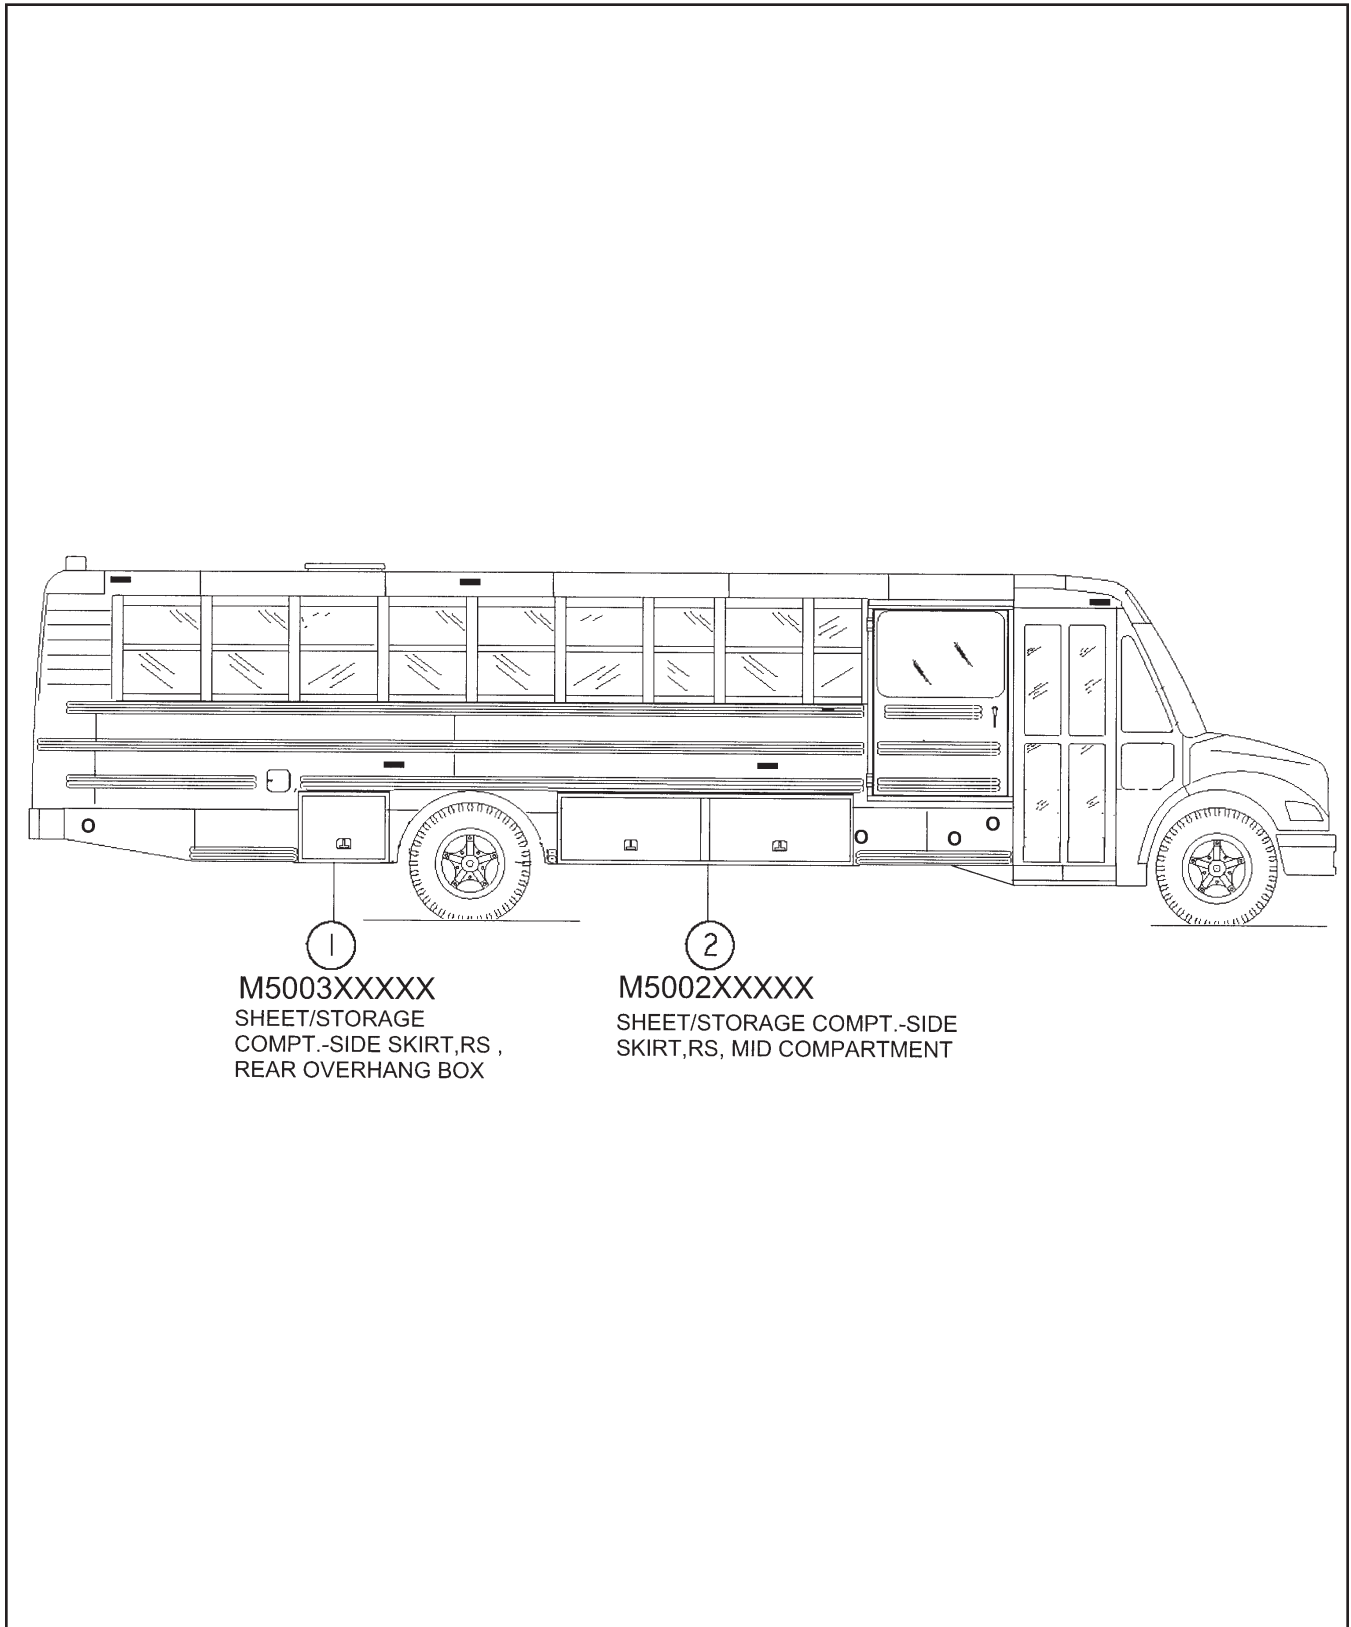

C2 PARTS REFERENCE MANUAL

Exterior
Right Side
Storage Compartments

C2 PARTS REFERENCE MANUAL

Exterior
Right Side
Storage Compartments

Ref Num.	Sales / Data Code	Description	Major Group
1	M5003XXXXX	SHEET/STORAGE COMPT.-SIDE SKIRT,RS, REAR OVERHANG BOX	Exterior
2	M5002XXXXX	SHEET/STORAGE COMPT.-SIDE SKIRT,RS, MID COMPARTMENT	Exterior