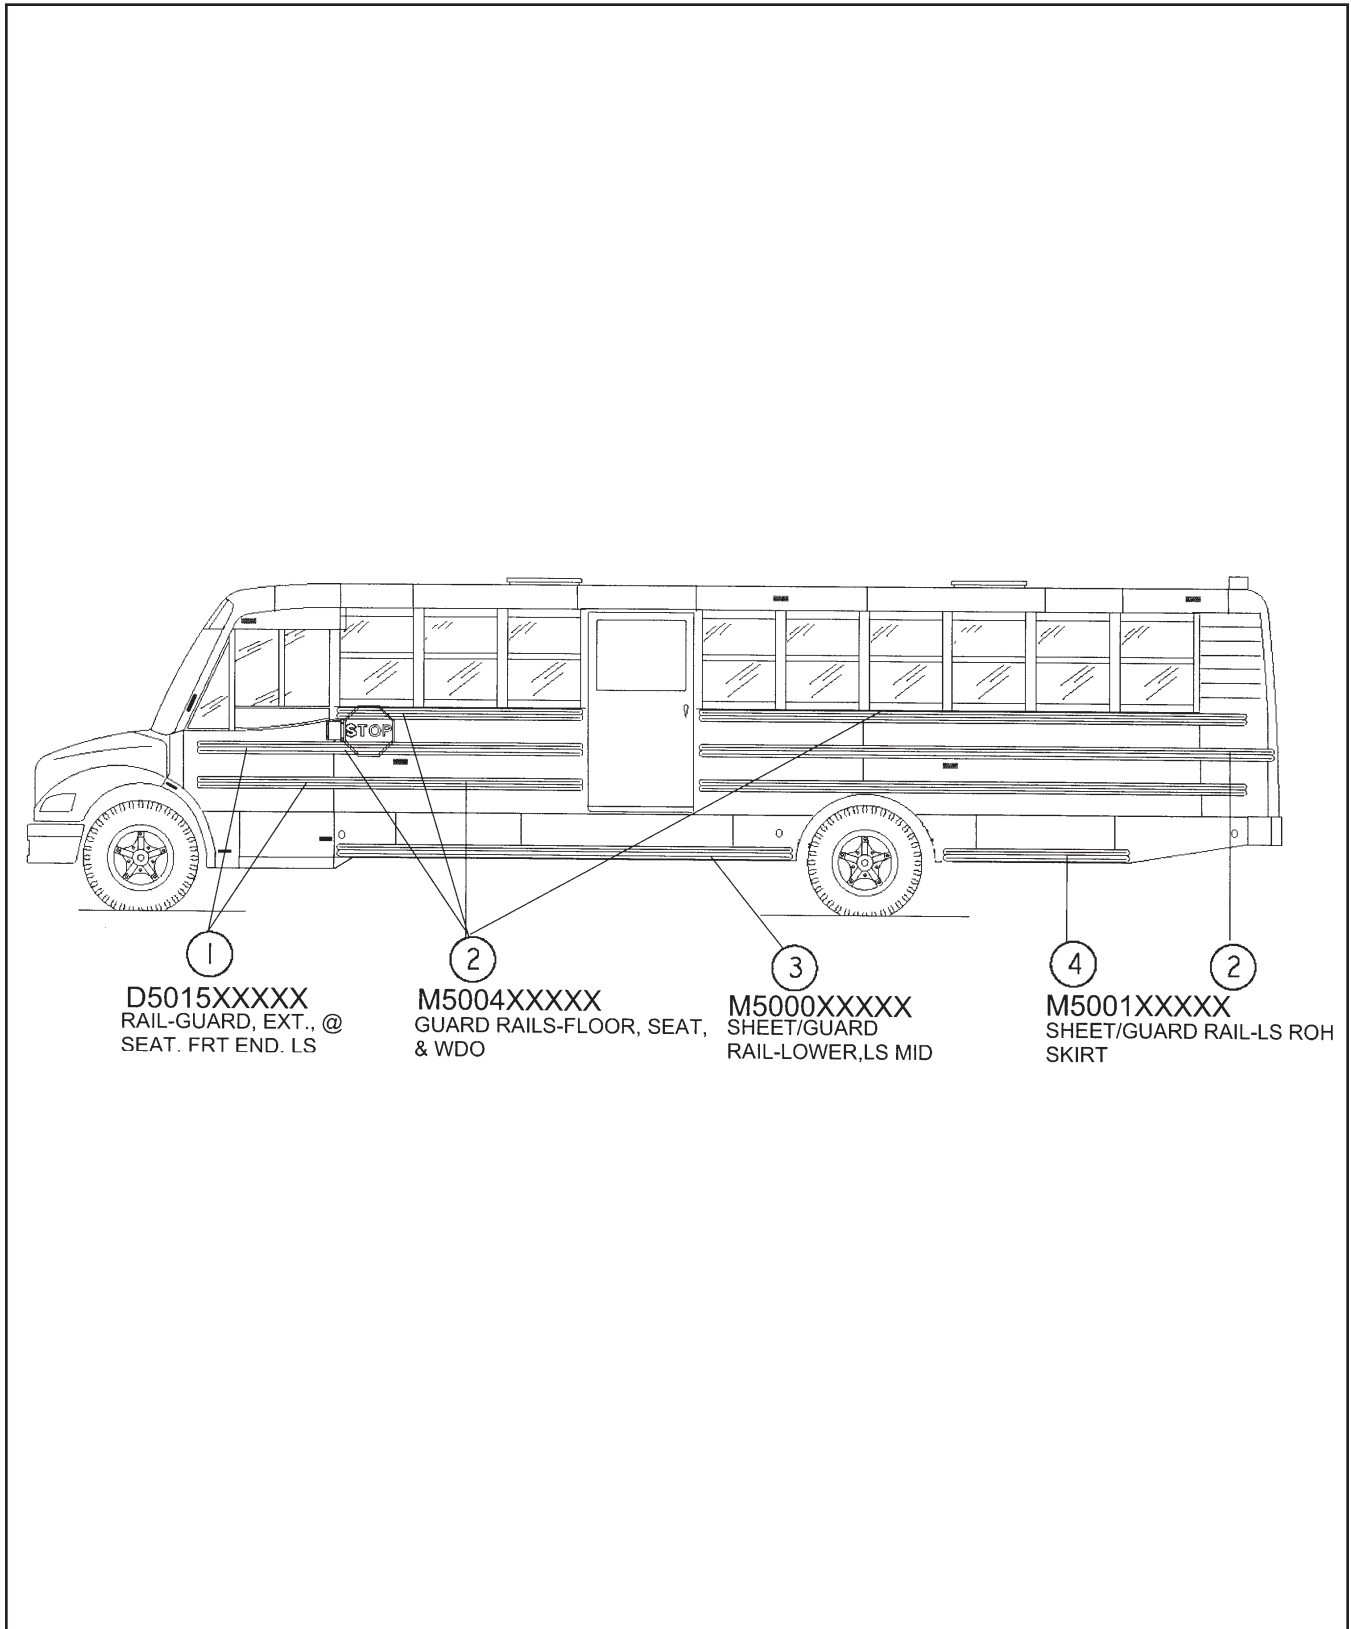

C2 PARTS REFERENCE MANUAL

Exterior
Left Side
Guard Rails

C2 PARTS REFERENCE MANUAL

Exterior
Left Side
Guard Rails

Ref. Num.	Sales / Data Code	Description	Major Group
1	D5015XXXXX	RAIL-GUARD, EXT., @ SEAT, FRT END, LS	Exterior
2	M5004XXXXX	GUARD RAILS-FLOOR, SEAT, & WDO	Exterior
3	M5000XXXXX	SHEET/GUARD RAIL-LOWER,LS MID	Exterior
4	M5001XXXXX	SHEET/GUARD RAIL-LS ROH SKIRT	Exterior