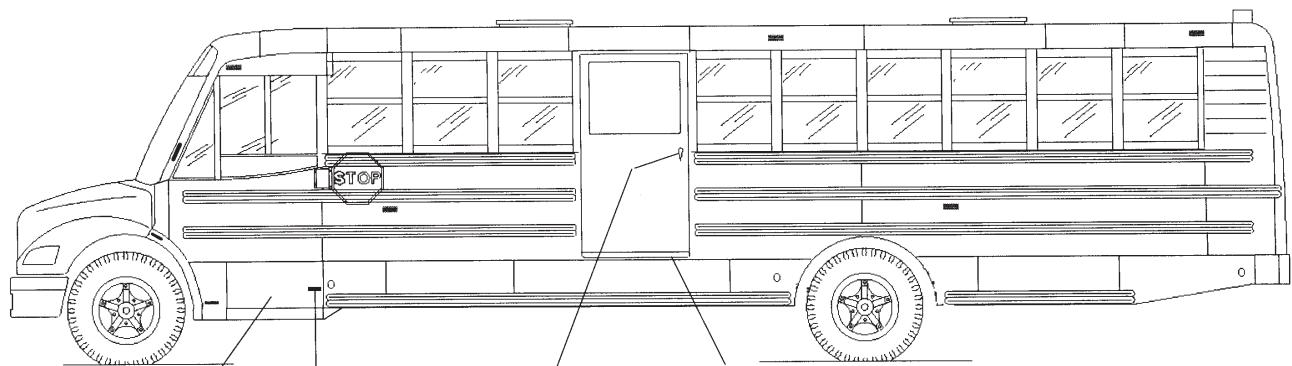

C2 PARTS REFERENCE MANUAL

Exterior
Left Side
Doors

①
D5045XXXXX
BATTERY BOX-
DOOR ASSY

②
D5074XXXXX
BATTERY BOX
DOOR-LATCH

③
M3002XXXXX
SIDE EXIT DOOR

④
D3107XXXXX
THRESHOLD-
EMERGENCY DOOR

C2 PARTS REFERENCE MANUAL

Exterior
Left Side
Doors

Ref. Num.	Sales / Data Code	Description	Major Group
1	D5045XXXXX	BATTERY BOX- DOOR ASSY	Exterior
2	D5074XXXXX	BATTERY BOX DOOR-LATCH	Exterior
3	M3002XXXXX	SIDE EXIT DOOR	Exterior
4	D3107XXXXX	THRESHOLD- EMERGENCY DOOR	Exterior