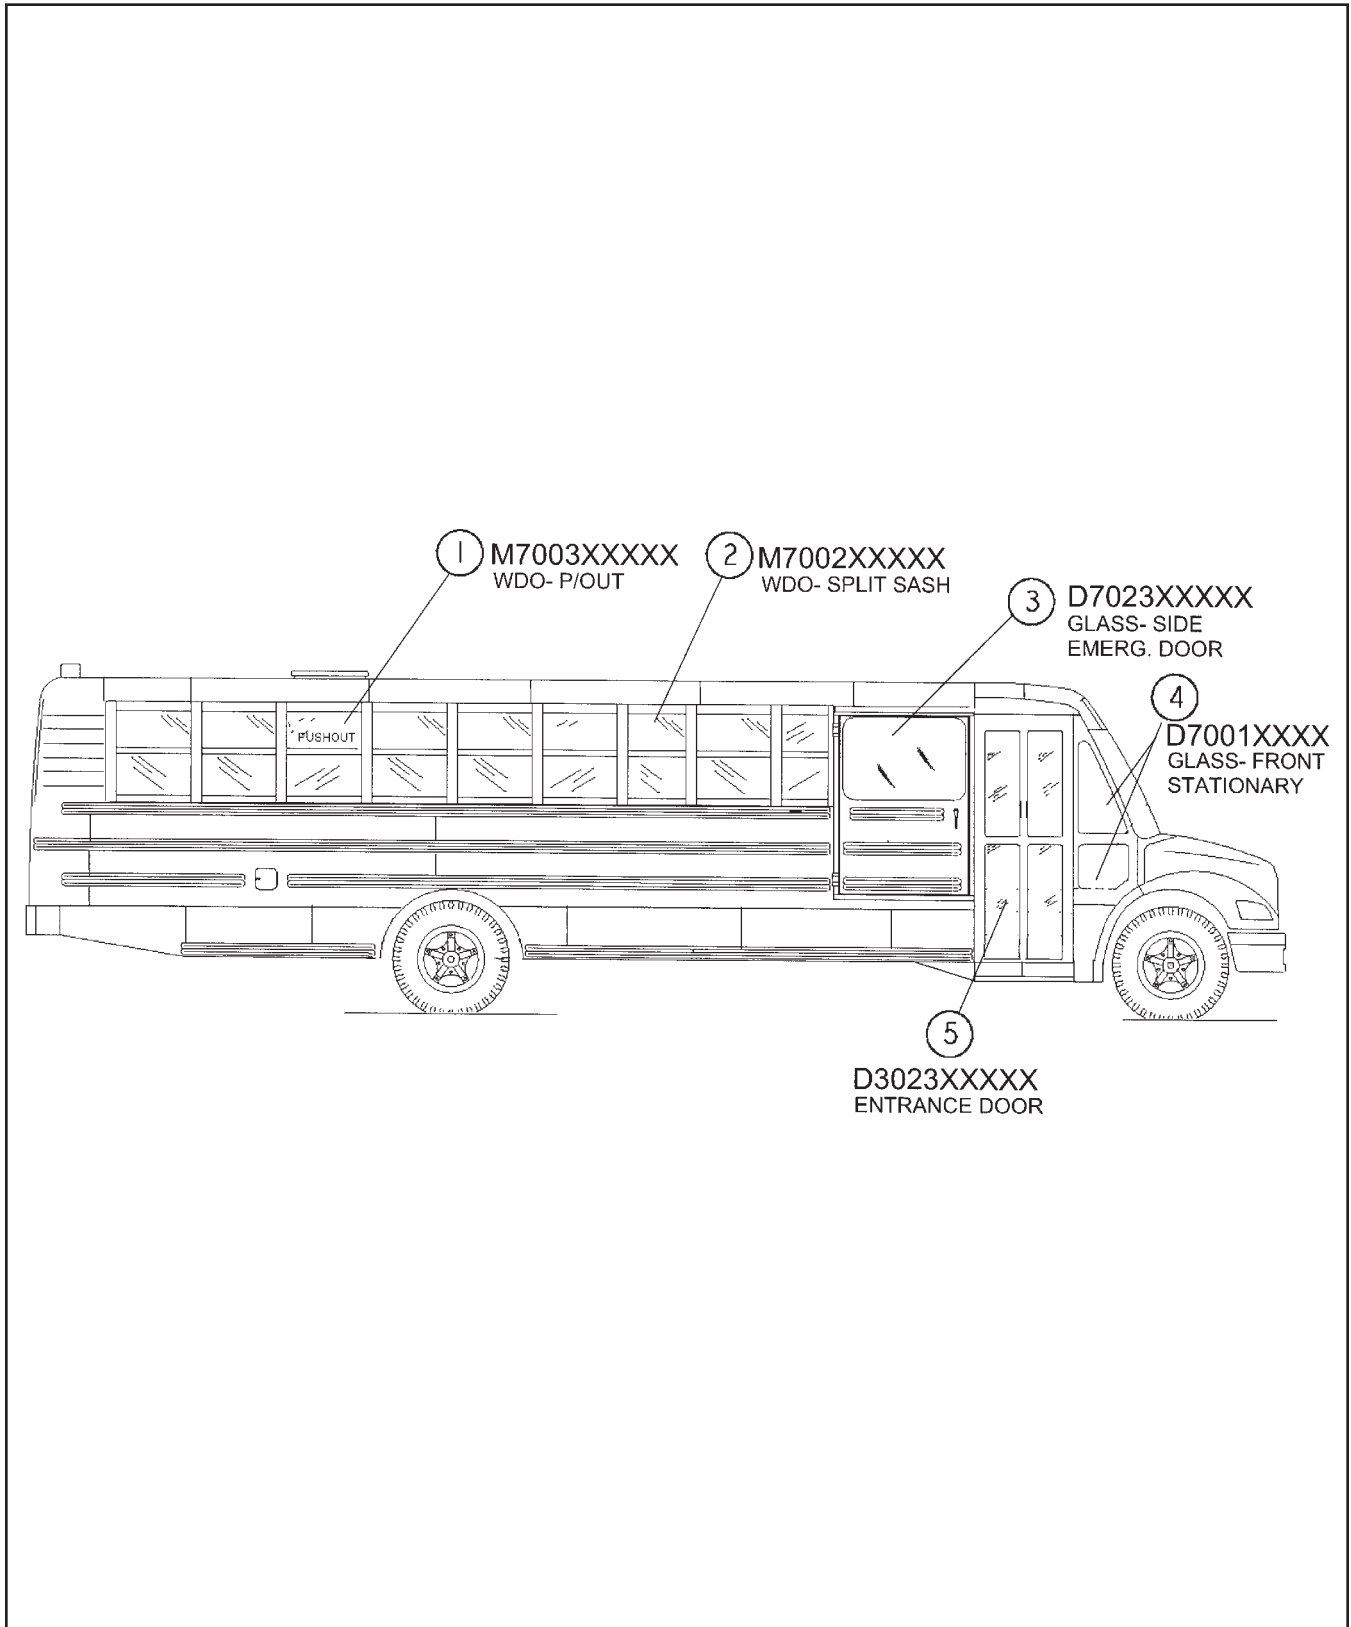

C2 PARTS REFERENCE MANUAL

Exterior
Right Side
Windows / Glass

C2 PARTS REFERENCE MANUAL

Exterior
Right Side
Windows / Glass

Ref. Num.	Sales / Data Code		Description	Major Group
1	M7003XXXXX		WDO- P/OUT	Windows-Glass
2	M7002XXXXX		WDO- SPLIT SASH	Windows-Glass
3	D7023XXXXX		GLASS- SIDE EMERG. DOOR	Windows-Glass
4	D7001XXXXX		GLASS- FRONT STATIONARY	Windows-Glass