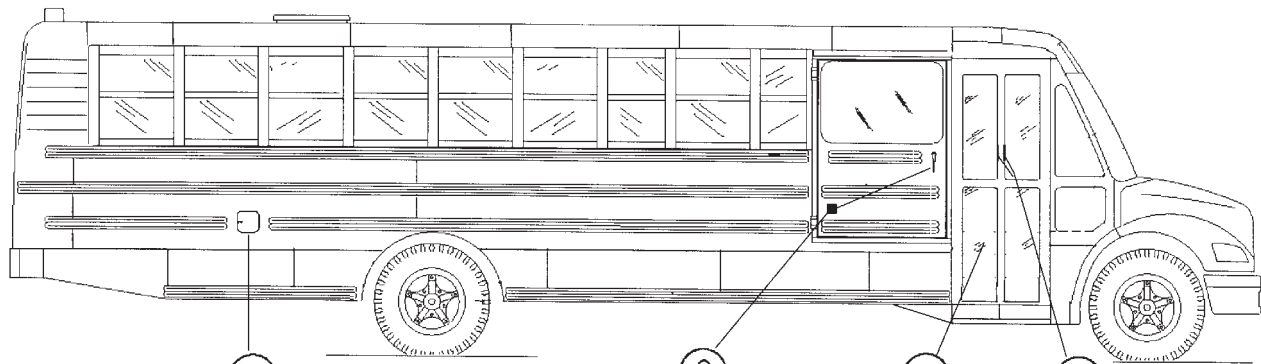

C2 PARTS REFERENCE MANUAL

Exterior Right Side Doors

①
D5056XXXXX
FUEL TANK- FUEL FILL
DOOR ASSY

②
M3003XXXXX
EMERG. DOOR- SIDE
EXIT

③
D3023XXXXX
ENTRANCE DOOR

④
D3040XXXXX
HANDLE/PULL-
EXTERIOR, ENTRANCE
DOOR

C2 PARTS REFERENCE MANUAL

Exterior
Right Side
Doors

Ref. Num.	Sales / Data Code		Description	Major Group
1	D5056XXXXX		FUEL TANK- FUEL FILL DOOR ASSY.	Exterior
2	M3003XXXXX		EMERG. DOOR- SIDE EXIT	Doors
3	D3023XXXXX		ENTRANCE DOOR	Doors
4	D3040XXXXX		HANDLE/PULL- EXTERIOR,ENTRANCE DOOR	Doors