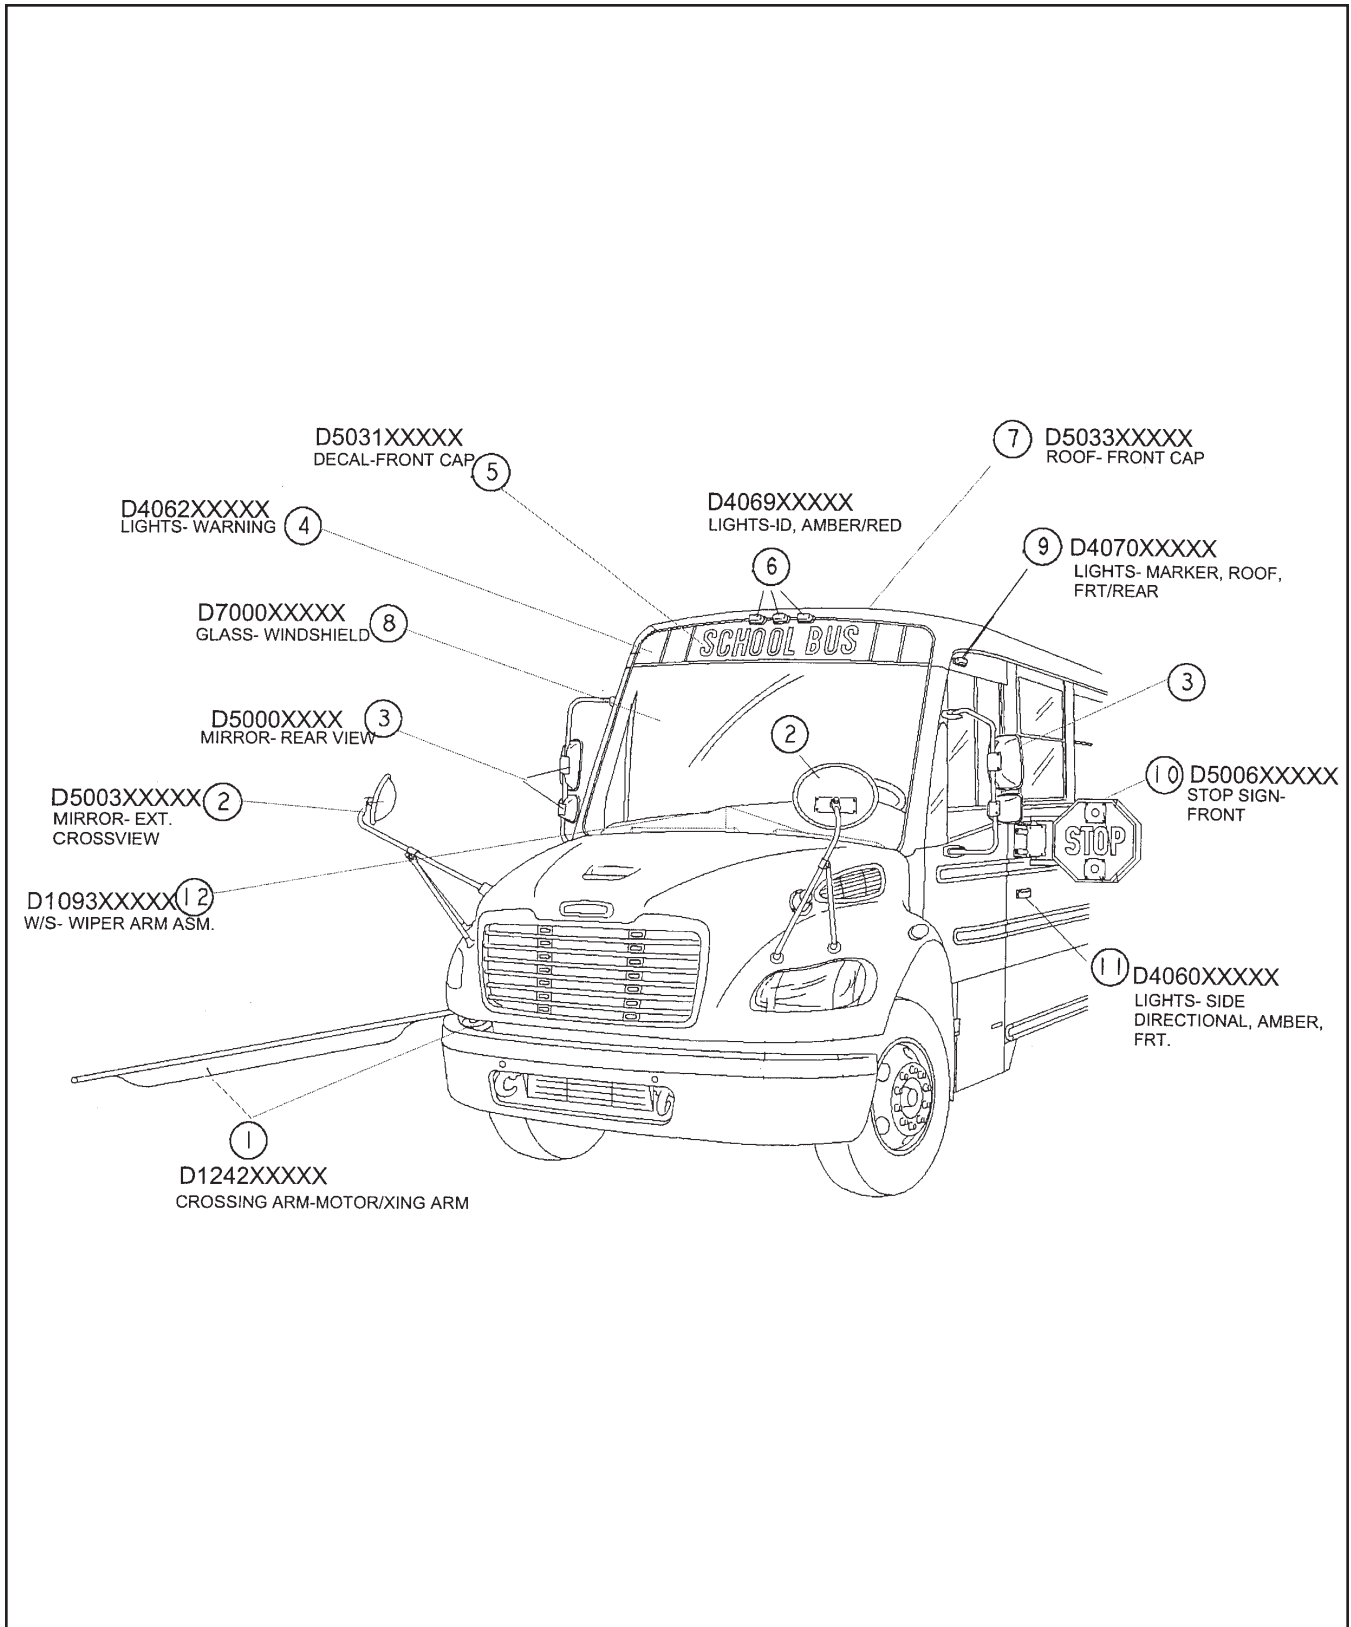

C2 PARTS REFERENCE MANUAL

Exterior
Front

Ref. Num.	Sales / Data Code	Description	Major Group
1	D1242XXXXX	CROSSING ARM-MOTOR-XING ARM	Accessories
2	D5003XXXXX	MIRROR-EX., CROSSVIEW	Exterior
3	D5000XXXXX	MIRRORS-REARVIEW	Exterior
4	D4062XXXXX	LIGHTS-WARNING	Electrical
5	D5031XXXXX	DECAL-REFLECTIVE, FRONT CAP	Exterior
6	D4069XXXXX	LIGHTS-ID, AMB/RED	Electrical
7	D5033XXXXX	ROOF-FRONT CAP	Exterior
8	D7000XXXXX	GLASS-WINDSHIELD	Window/Glass
9	D4070XXXXX	LIGHTS-MARKER, ROOF, F/R	Electrical
10	D5006XXXXX	SIGN-STOP, AIR/ELEC., FRONT	Exterior
11	D4060XXXXX	LIGHTS-SIDE DIRECTIONAL, AMBER, FRONT	Electrical
12	D1093XXXXX	W/S WIIPER ARM ASM.	Accessories