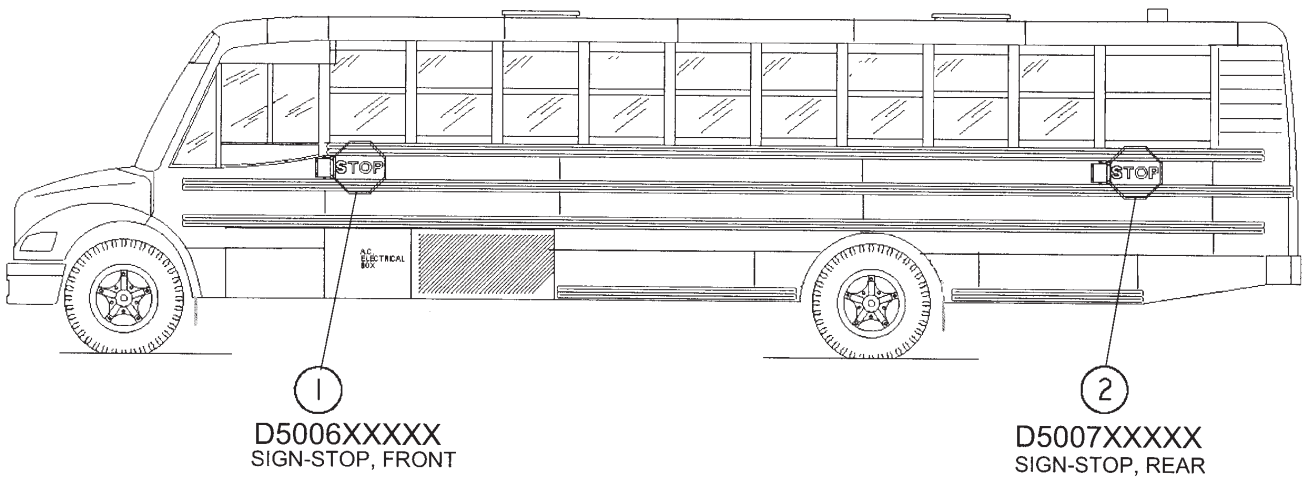

Exterior
Left Side
Guard Rails

C2 PARTS REFERENCE MANUAL

Exterior
 Left Side
 Guard Rails

Ref. Num.	Sales / Data Code	Description	Major Group
1	D5015XXXXX	RAIL-GUARD, EXT., @ SEAT, FRT END, LS	Exterior
2	M5004XXXXX	GUARD RAILS-FLOOR, SEAT, & WDO	Exterior
3	M5000XXXXX	SHEET/GUARD RAIL-LOWER,LS MID	Exterior
4	M5001XXXXX	SHEET/GUARD RAIL-LS ROH SKIRT	Exterior