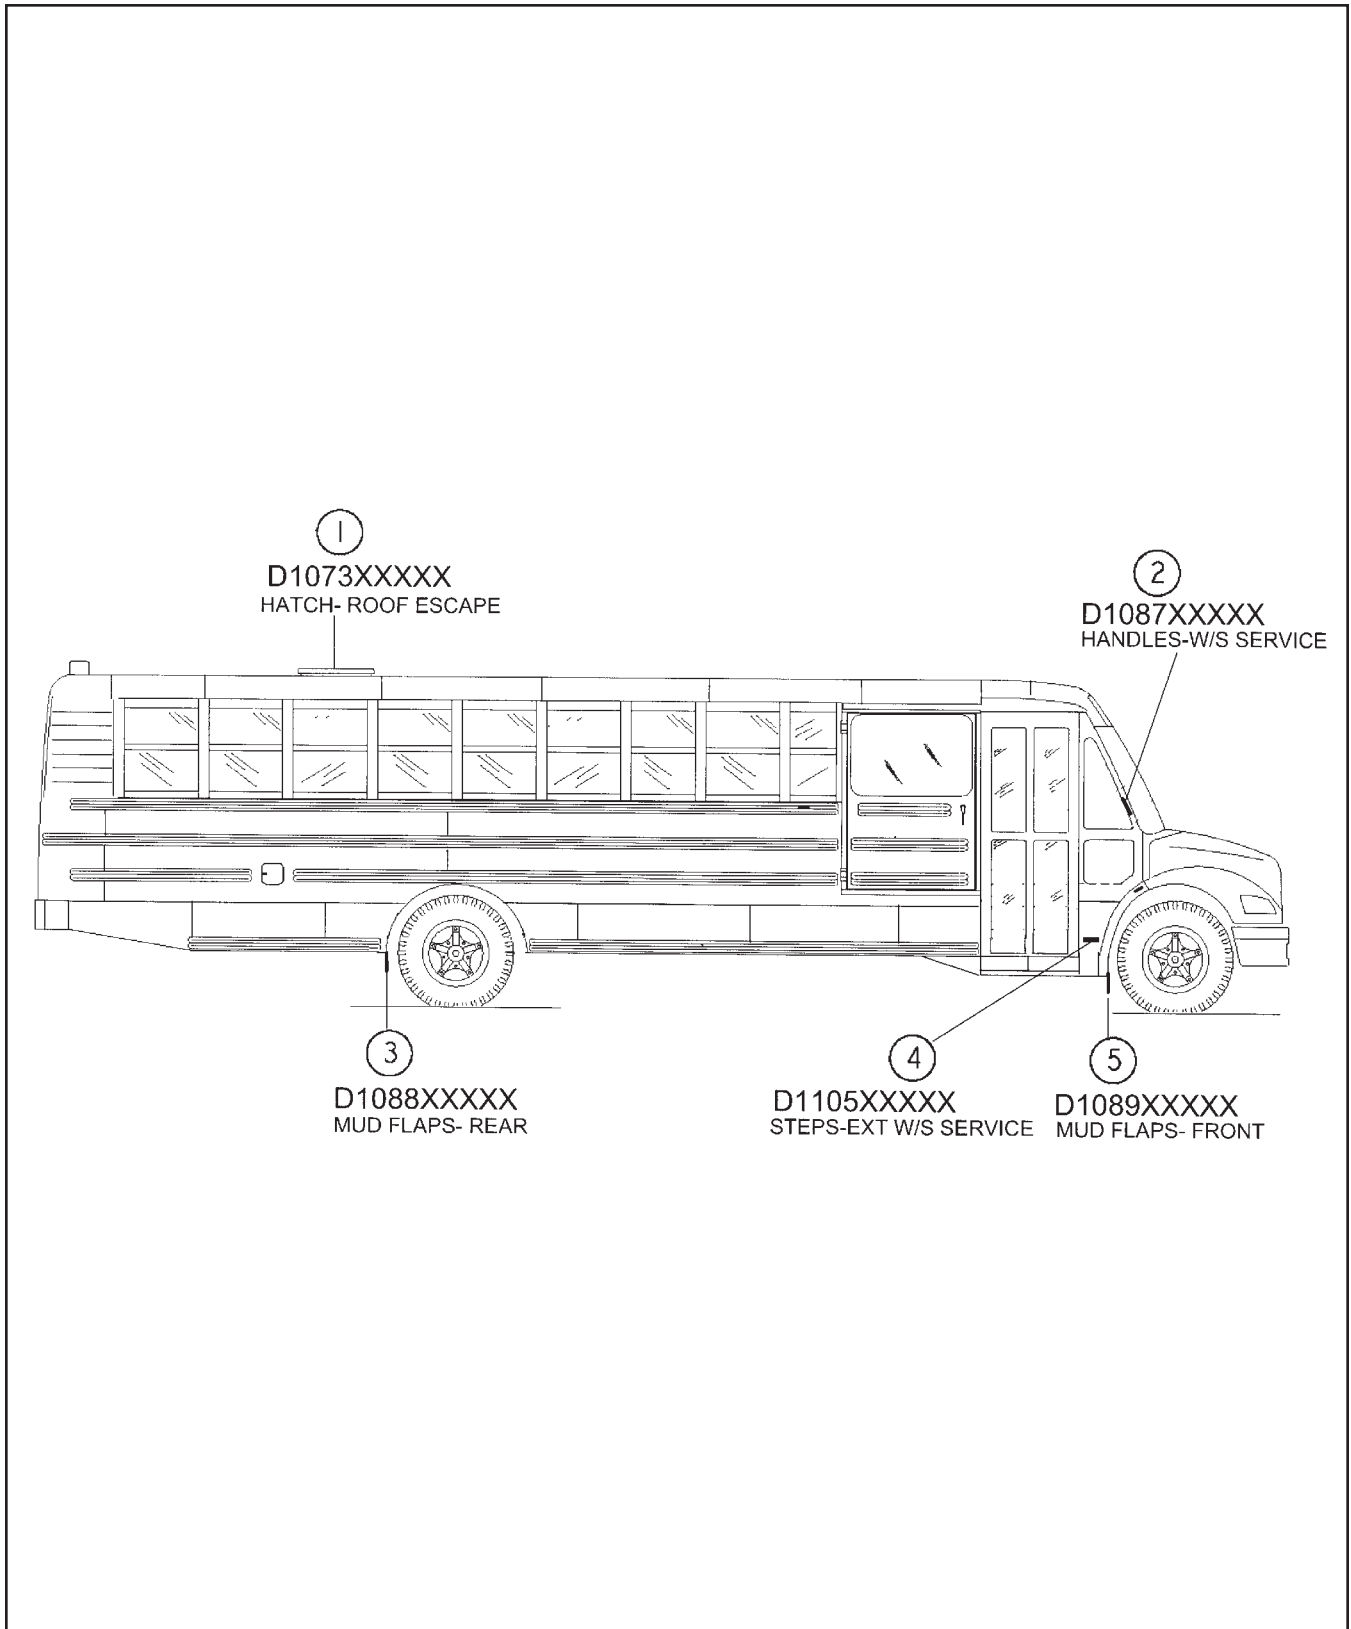

C2 PARTS REFERENCE MANUAL

Exterior
Accessories

Ref. Num.	Sales / Data Code		Description	Major Group
1	D1073XXXXX		HATCH- ROOF ESCAPE	Accessories
2	D1087XXXXX		HANDLES-W/S SERVICE	Accessories
3	D1088XXXXX		MUD FLAPS- REAR	Accessories
4	D1105XXXXX		STEPS-EXT W/S SERVICE	Accessories
5	D1089XXXXX		MUD FLAPS- FRONT	Accessories