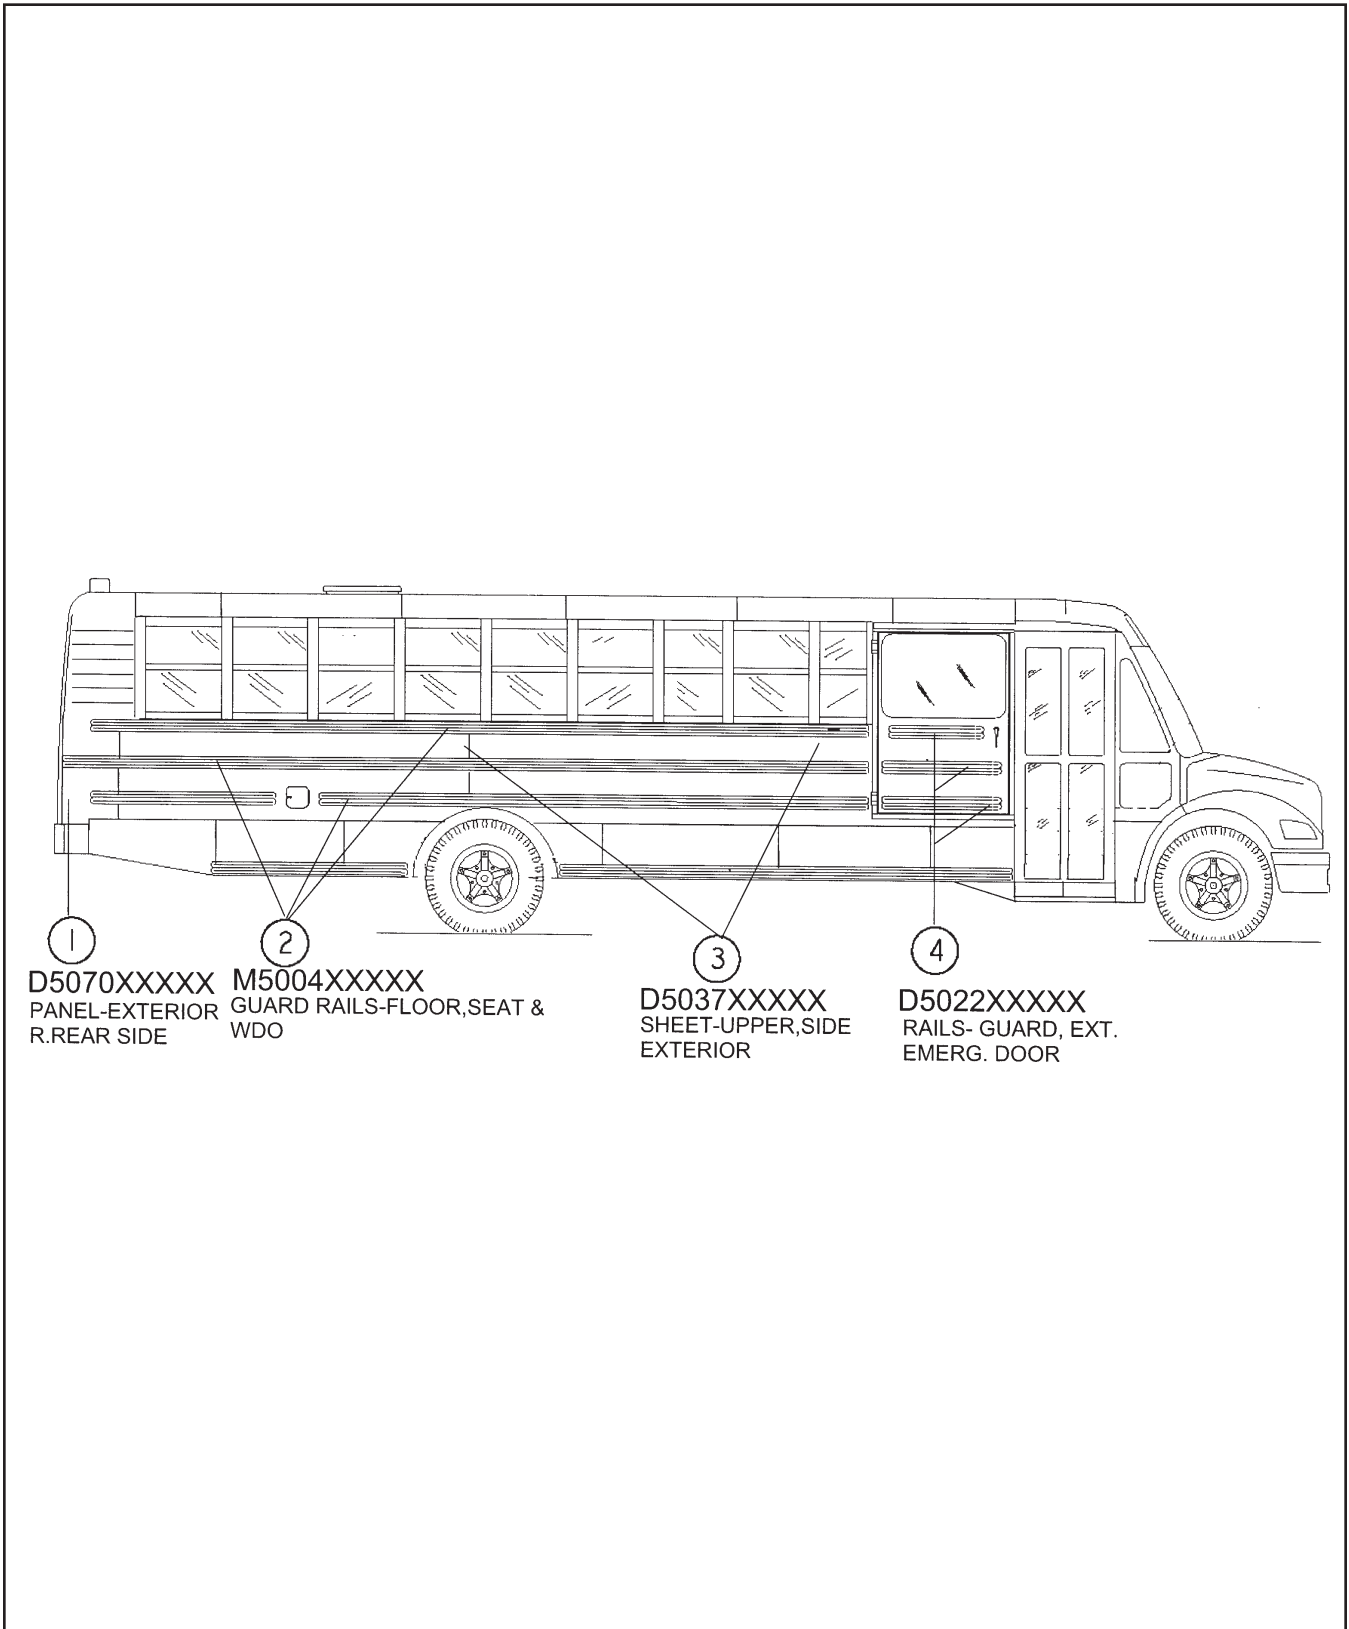

C2 PARTS REFERENCE MANUAL

Exterior
Right Side
Side Skirts & Guard Rails, Upper

C2 PARTS REFERENCE MANUAL

Exterior
Right Side
Side Skirts & Guard Rails, Upper

Ref. Num.	Sales / Data Code	Description	Major Group
1	D5070XXXXX	PANEL-EXTERIOR R.REAR SIDE	Exterior
2	M5004XXXXX	GUARD RAILS-FLOOR,SEAT & WDO	Exterior
3	D5037XXXXX	SHEET-UPPER,SIDE EXTERIOR	Exterior
4	D5022XXXXX	RAILS- GUARD, EXT. EMERG. DOOR	Exterior