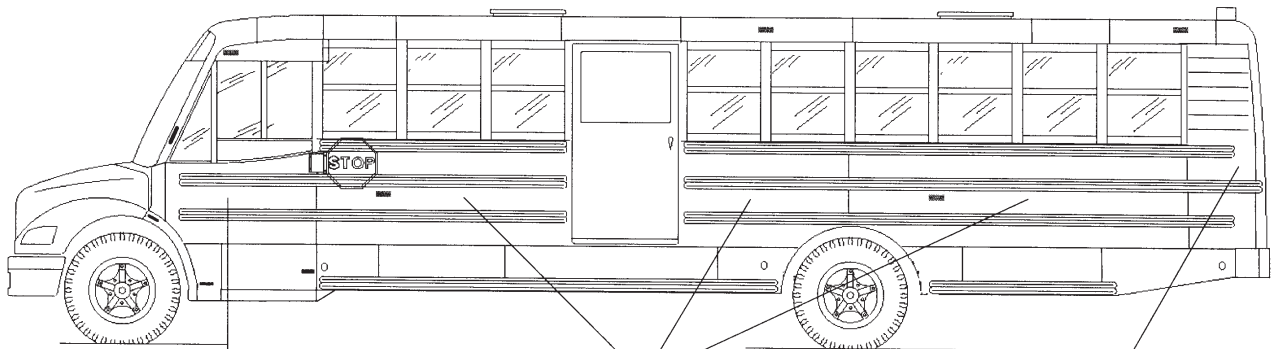

C2 PARTS REFERENCE MANUAL

Exterior
Left Side
Side Sheets, Upper

①
D5036XXXXX
SHEET-DRIVER'S PANEL,

②
D5037XXXXX
SHEET-UPPER SIDE
EXTERIOR

③
D5070XXXXX
PANELS-EXTERIOR, REAR
SIDE

C2 PARTS REFERENCE MANUAL

Exterior
Left Side
Side Sheets, Upper

Ref. Num.	Sales / Data Code	Description	Major Group
1	D5036XXXXX	SHEET-DRIVER'S PANEL, EXT.	Exterior
2	D5037XXXXX	SHEET-UPPER SIDE EXTERIOR	Exterior
3	D5070XXXXX	PANELS-EXTERIOR, REAR SIDE	Exterior