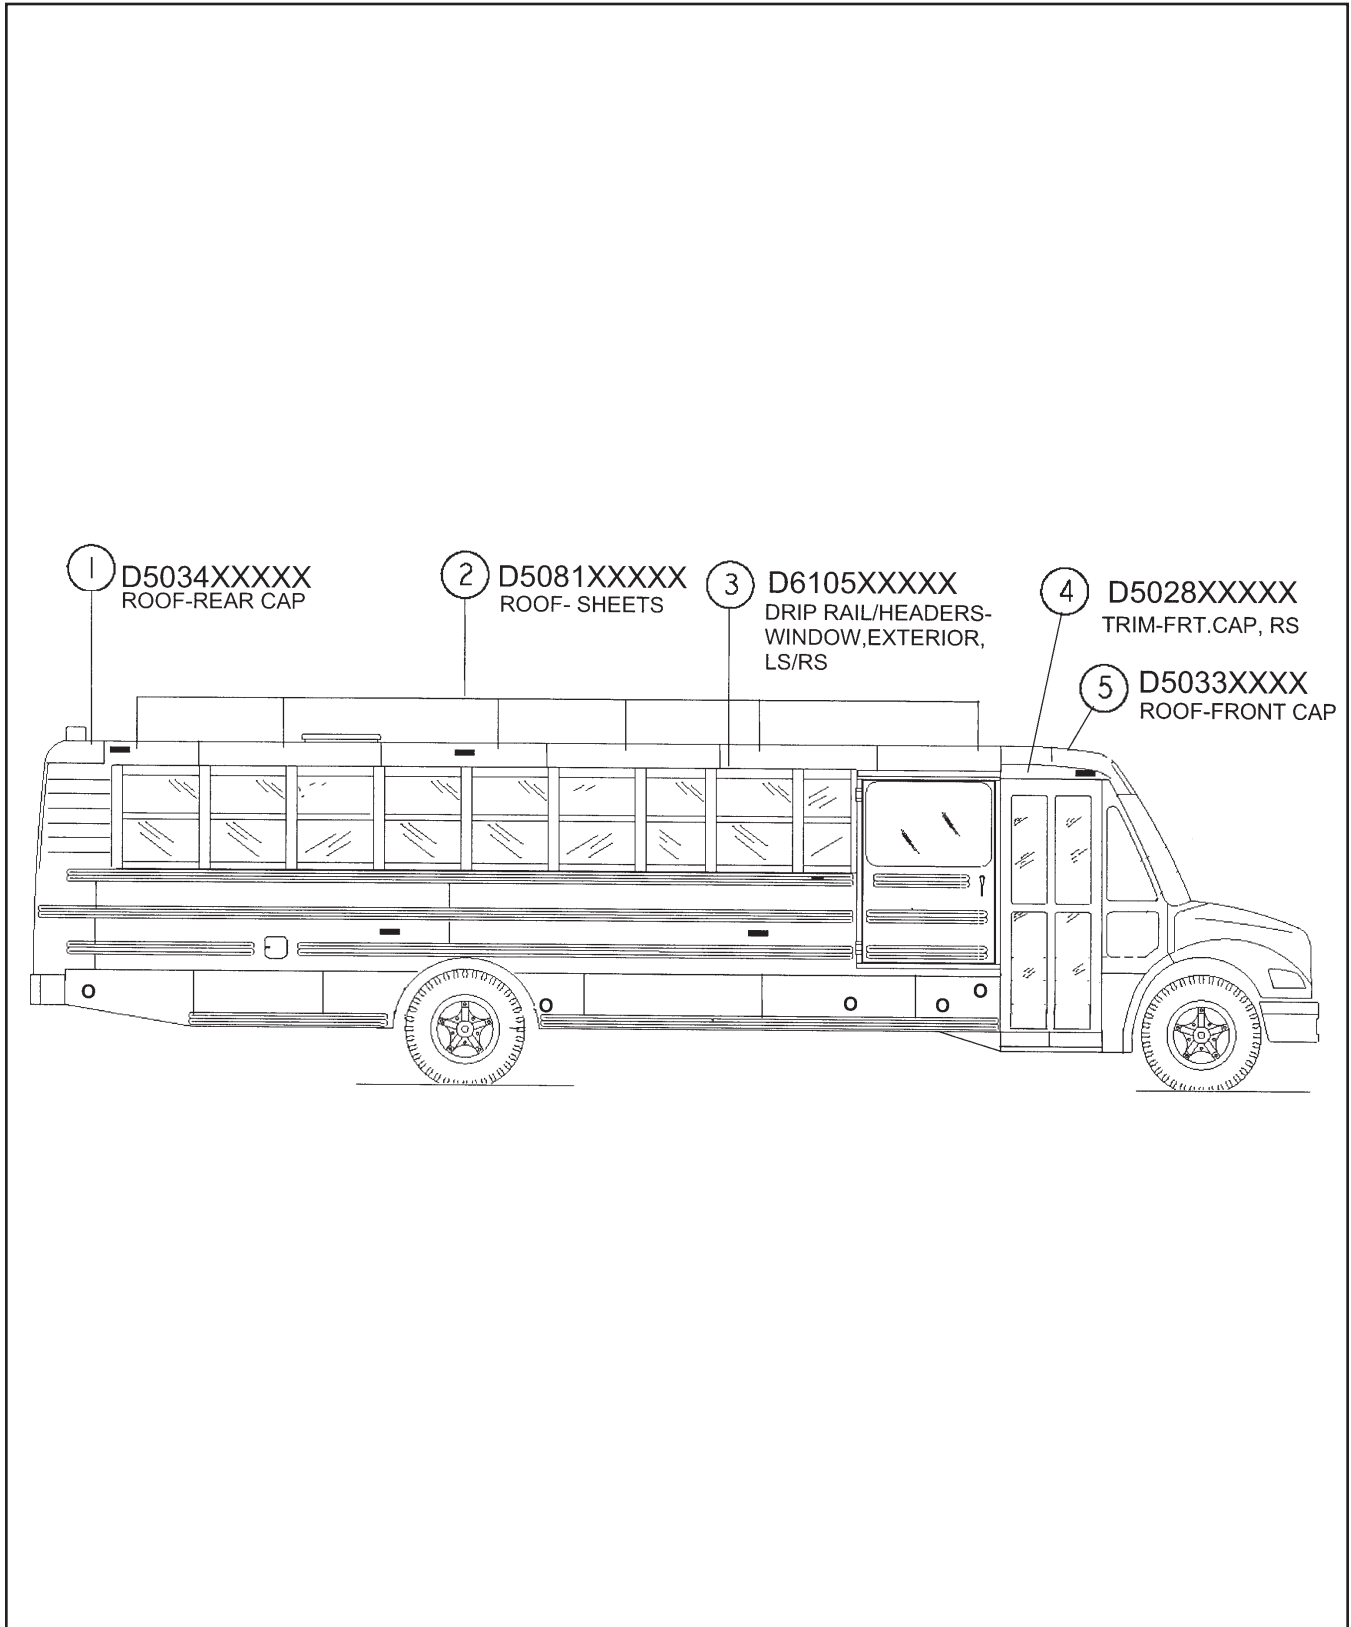

C2 PARTS REFERENCE MANUAL

Exterior
Roof

Ref. Num.	Sales / Data Code	Description	Major Group
1	D5034XXXXX	ROOF-REAR CAP	Exterior
2	D5081XXXXX	ROOF- SHEETS	Exterior
3	D6105XXXXX	DRIP RAIL/HEADERS- WINDOW,EXTERIOR, LS/RS	Interior
4	D5028XXXXX	TRIM-FRT.CAP, RS	Exterior
5	D5033XXXXX	ROOF-FRONT CAP	Exterior