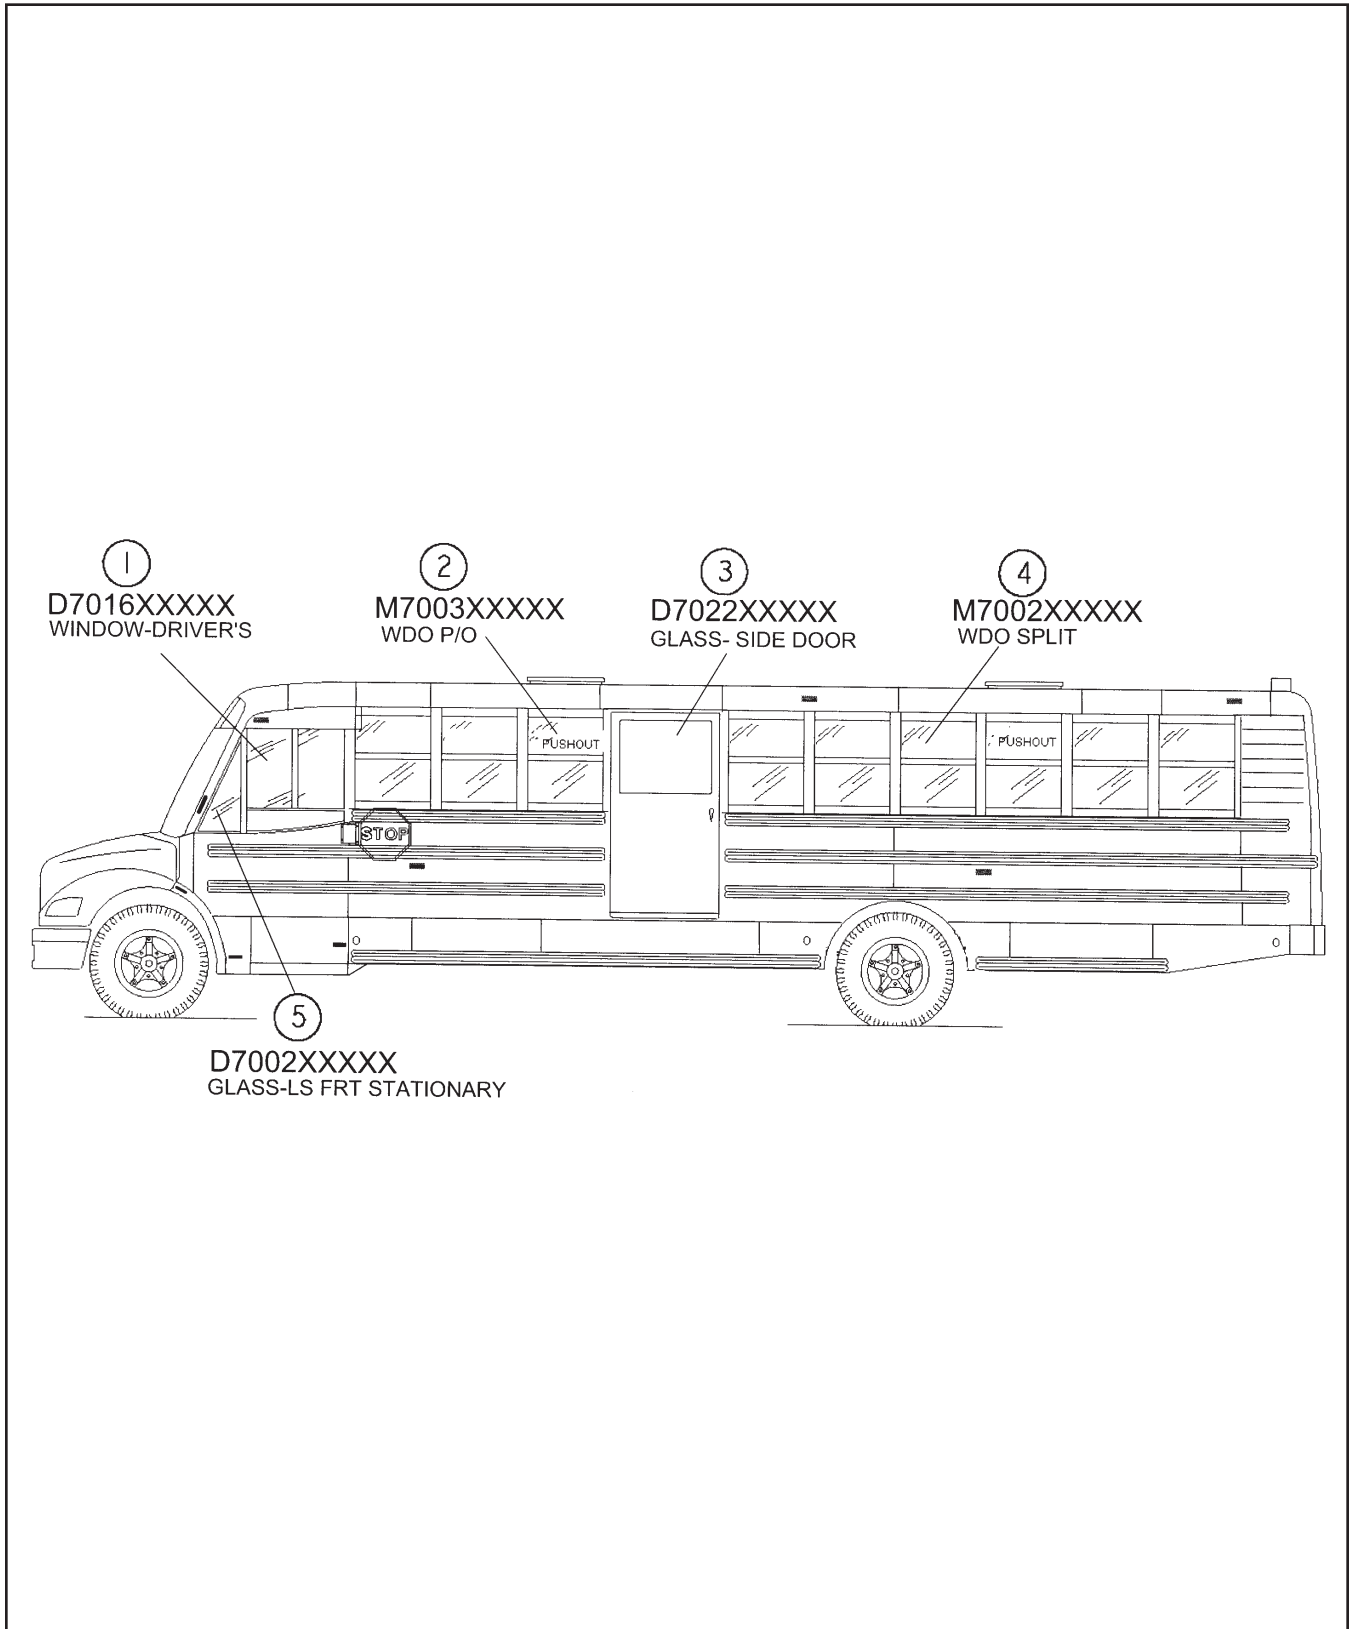

C2 PARTS REFERENCE MANUAL

Exterior
Left Side
Windows / Glass

C2 PARTS REFERENCE MANUAL

Exterior
Left Side
Windows / Glass

Ref. Num.	Sales / Data Code	Description	Major Group
1	D7016XXXXX	WINDOW-DRIVER'S	Windows-Glass
2	M7003XXXXX	WDO P/O	Windows-Glass
3	D7022XXXXX	GLASS-SIDE DOOR	Windows-Glass
4	M7002XXXXX	WDO SPLIT	Windows-Glass
5	D7002XXXXX	GLASS-LS FRONT STATIONARY	Windows-Glass