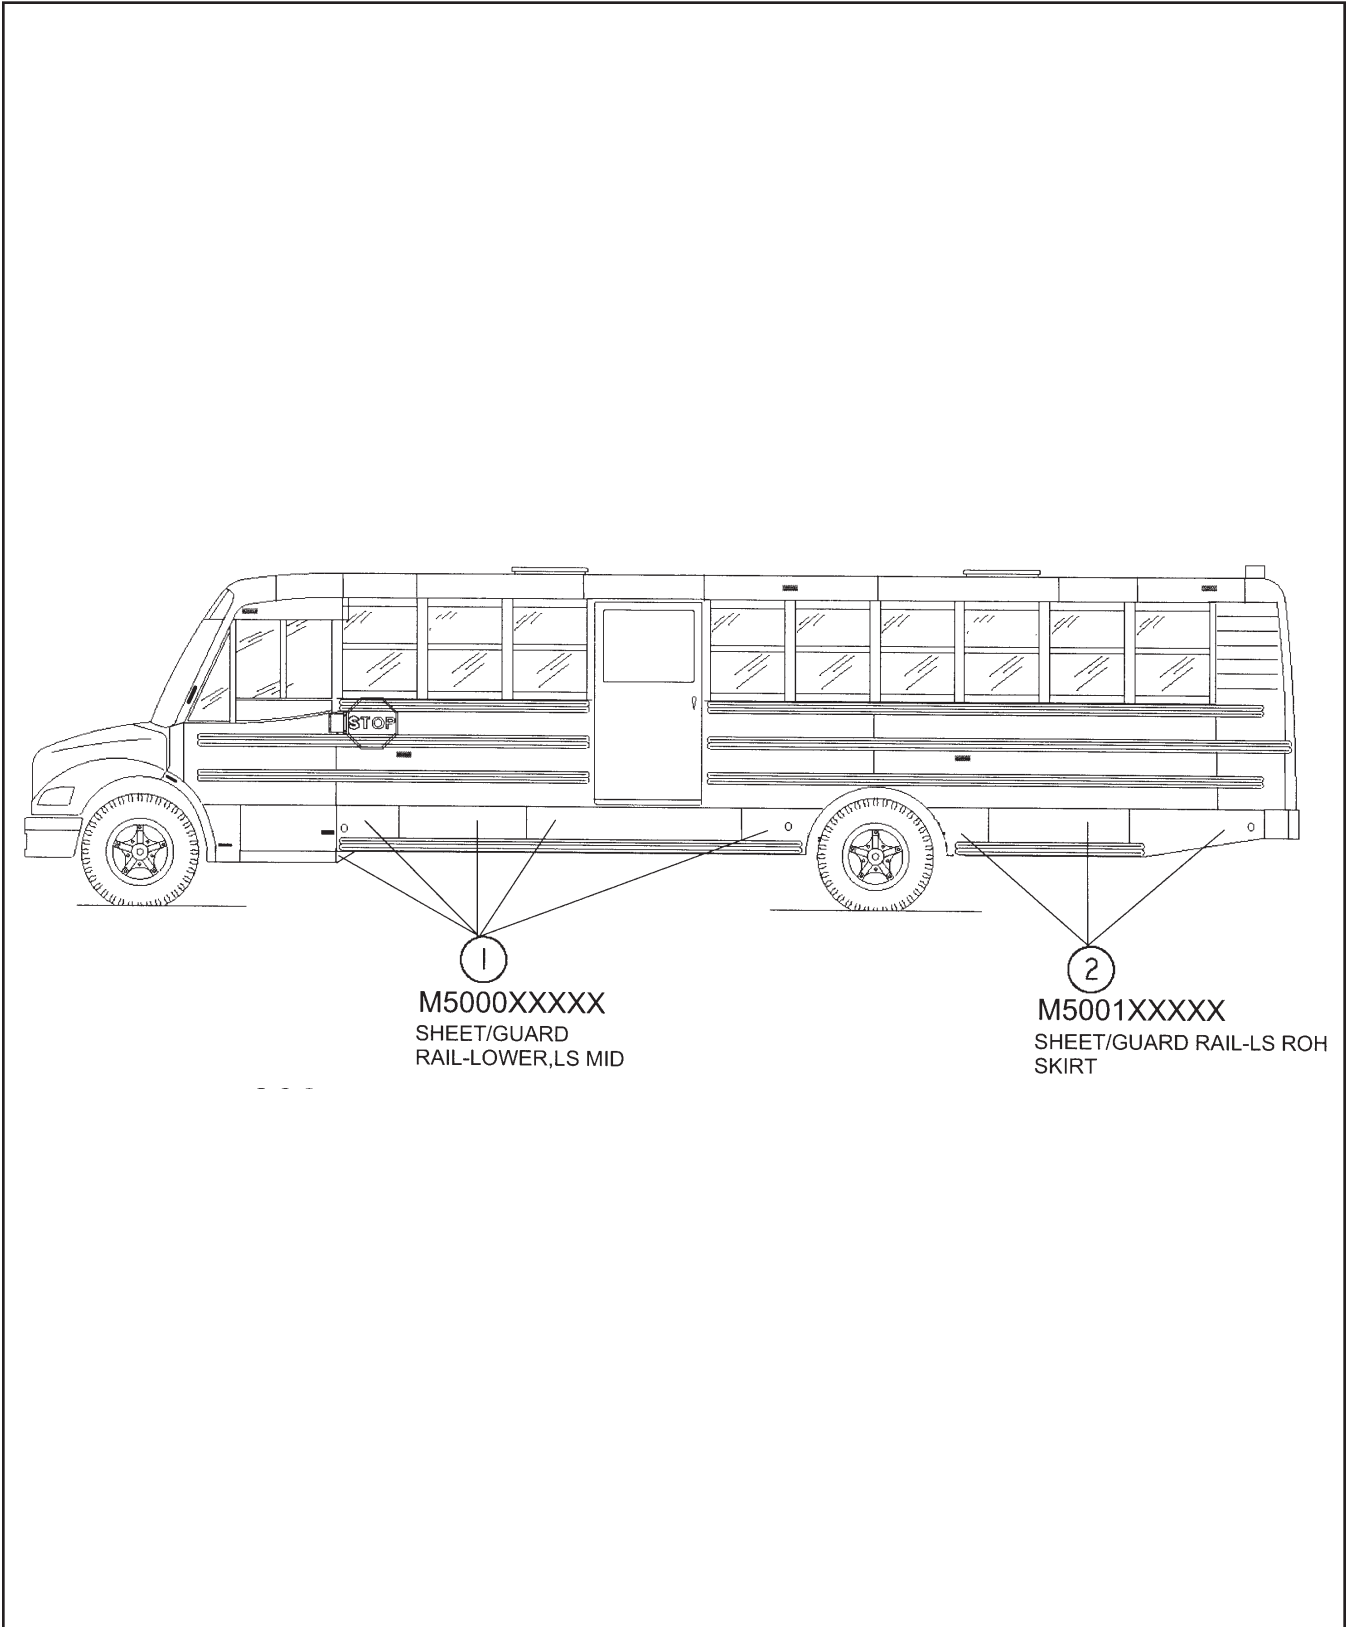

C2 PARTS REFERENCE MANUAL

Exterior
Left Side
Side Skirts & Rails, Lower

C2 PARTS REFERENCE MANUAL

Exterior
Left Side
Side Skirts & Rails, Lower

Ref. Num.	Sales / Data Code	Description	Major Group
1	M5000XXXXX	SHEET/GUARD RAIL-LOWER,LS MID	Exterior
2	M5001XXXXX	SHEET/GUARD RAIL-LS ROH	Exterior