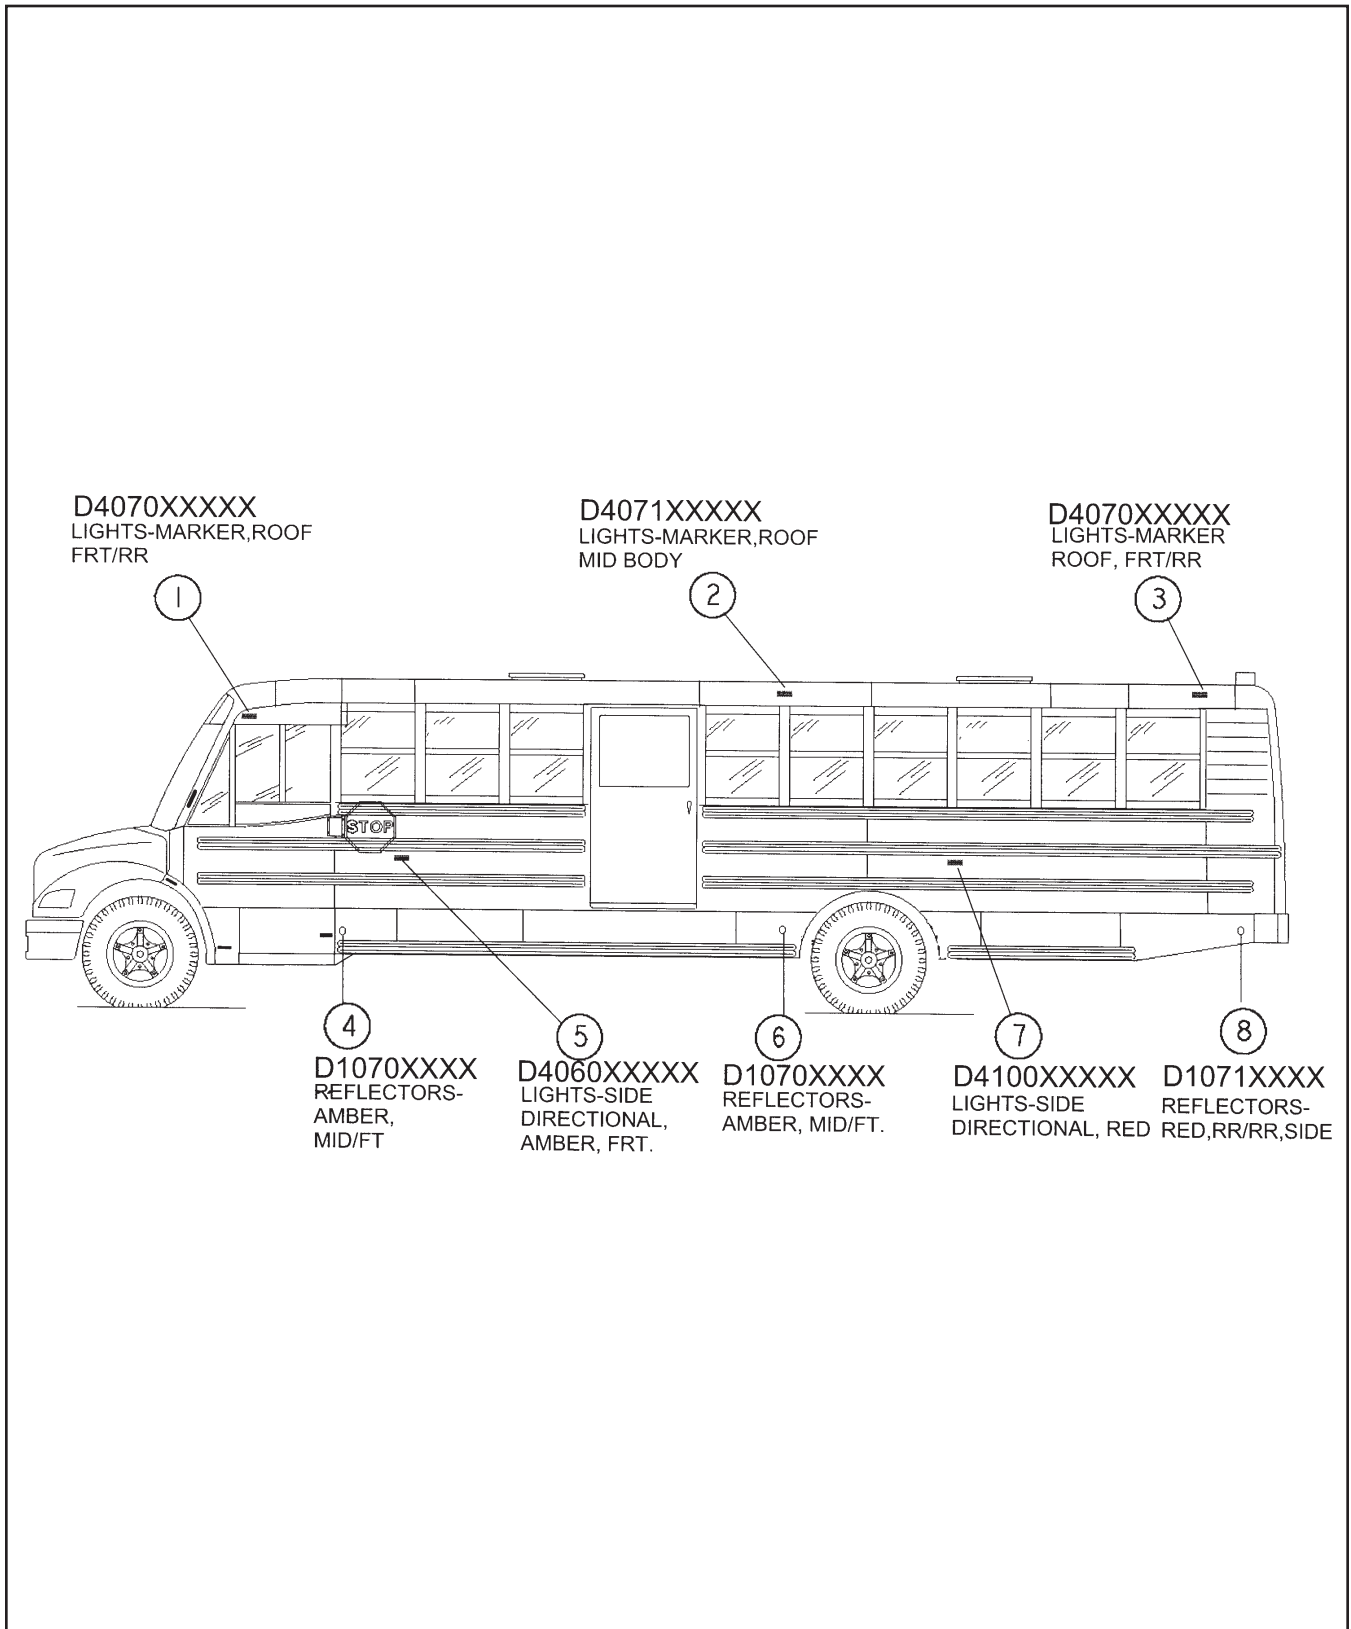

C2 PARTS REFERENCE MANUAL

Exterior
Left Side
Lights / Reflectors

D4070XXXXX
LIGHTS-MARKER,ROOF
FRT/RR

D4071XXXXX
LIGHTS-MARKER,ROOF
MID BODY

D4070XXXXX
LIGHTS-MARKER
ROOF, FRT/RR

D1070XXXX
REFLECTORS-
AMBER,
MID/FT

D4060XXXXX
LIGHTS-SIDE
DIRECTIONAL,
AMBER, FRT.

D1070XXXX
REFLECTORS-
AMBER, MID/FT.

D4100XXXXX
LIGHTS-SIDE
DIRECTIONAL, RED

D1071XXXX
REFLECTORS-
RED,RR/RR,SIDE