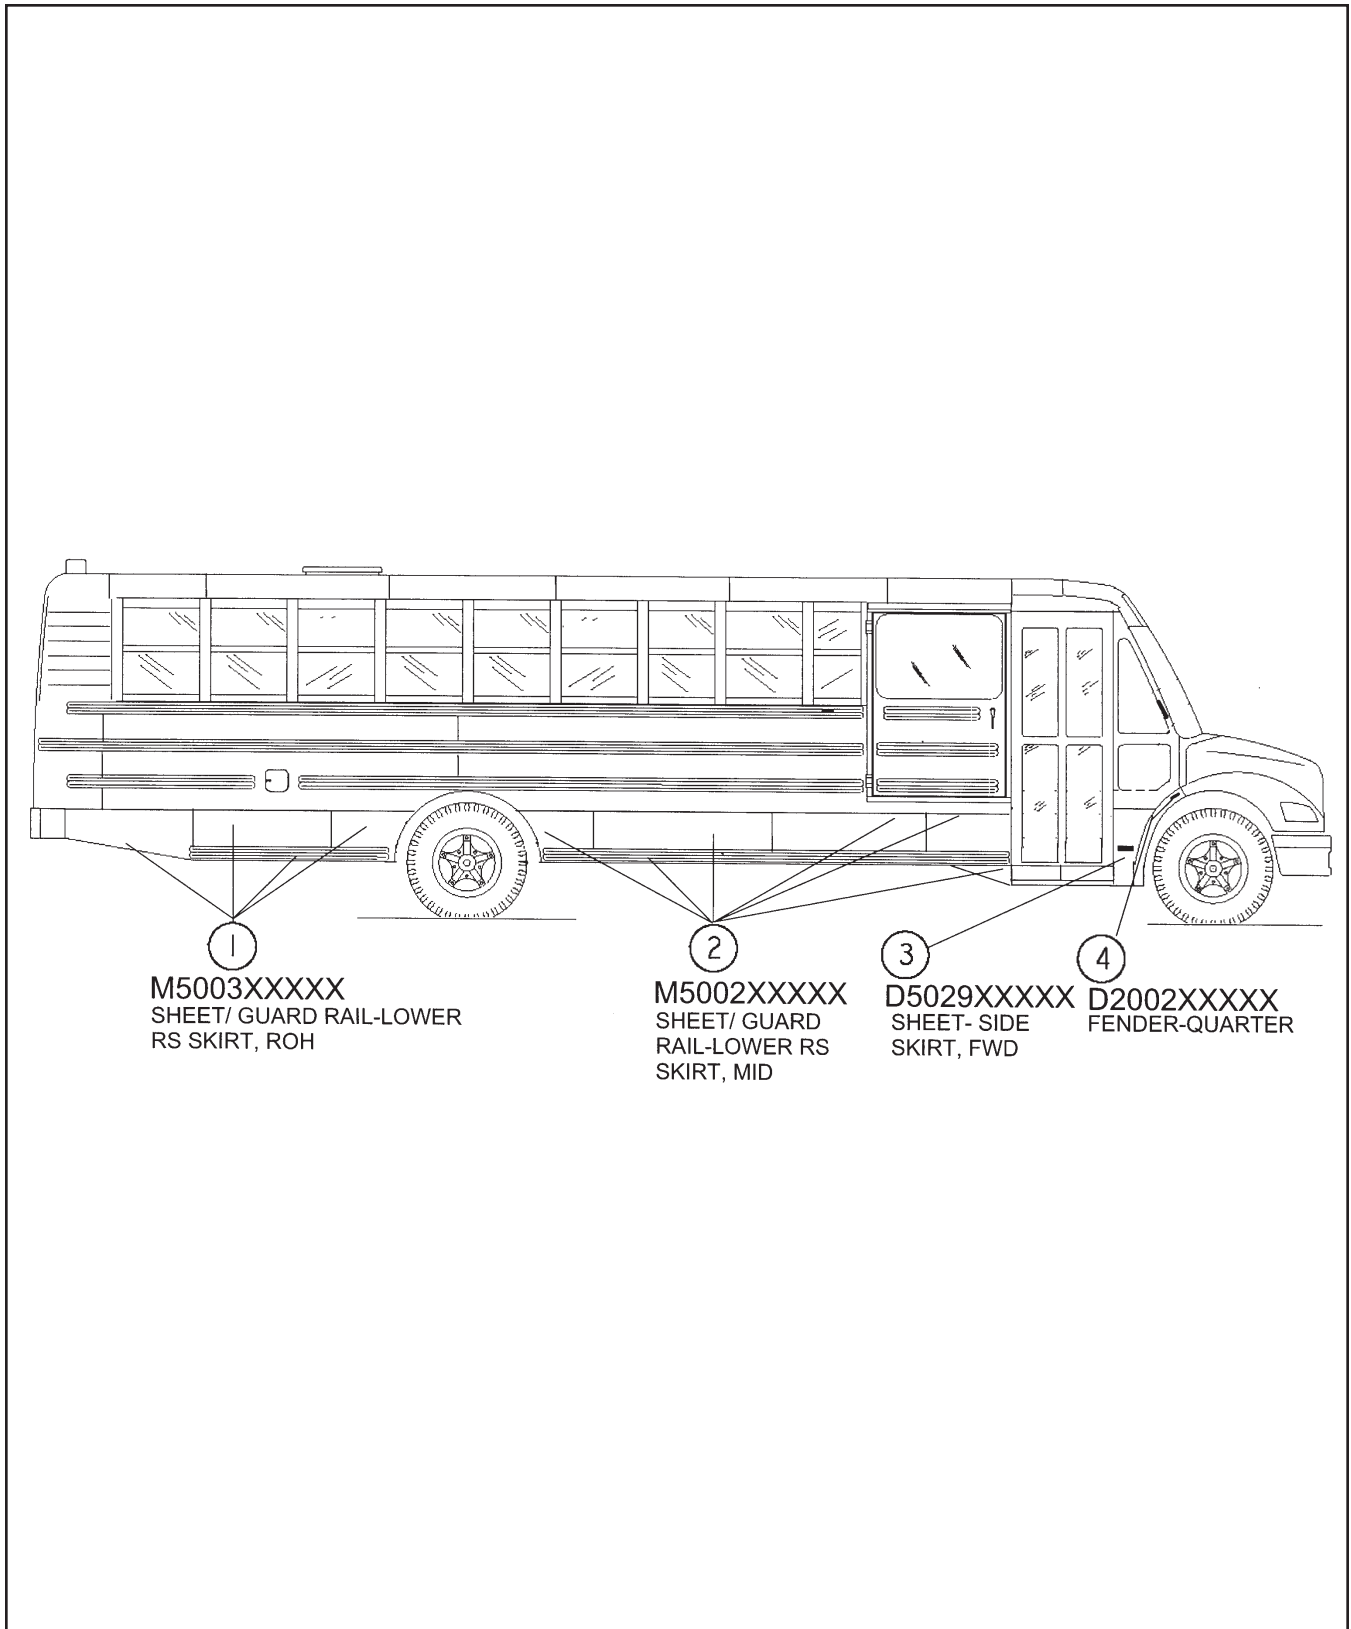

C2 PARTS REFERENCE MANUAL

Exterior
Right Side
Side Skirts & Guard Rails, Lower

C2 PARTS REFERENCE MANUAL

Exterior
Right Side
Side Skirts & Guard Rails, Lower

Ref. Num.	Sales / Data Code	Description	Major Group
1	M5003XXXXX	SHEET/ GUARD RAIL-LOWER RS SKIRT, ROH	Exterior
2	M5002XXXXX	SHEET/ GUARD RAIL-LOWER RS SKIRT, MID	Exterior
3	D5029XXXXX	SHEET- SIDE SKIRT, FWD	Exterior
4	D2002XXXXX	FENDER-QUARTER	Body Structure