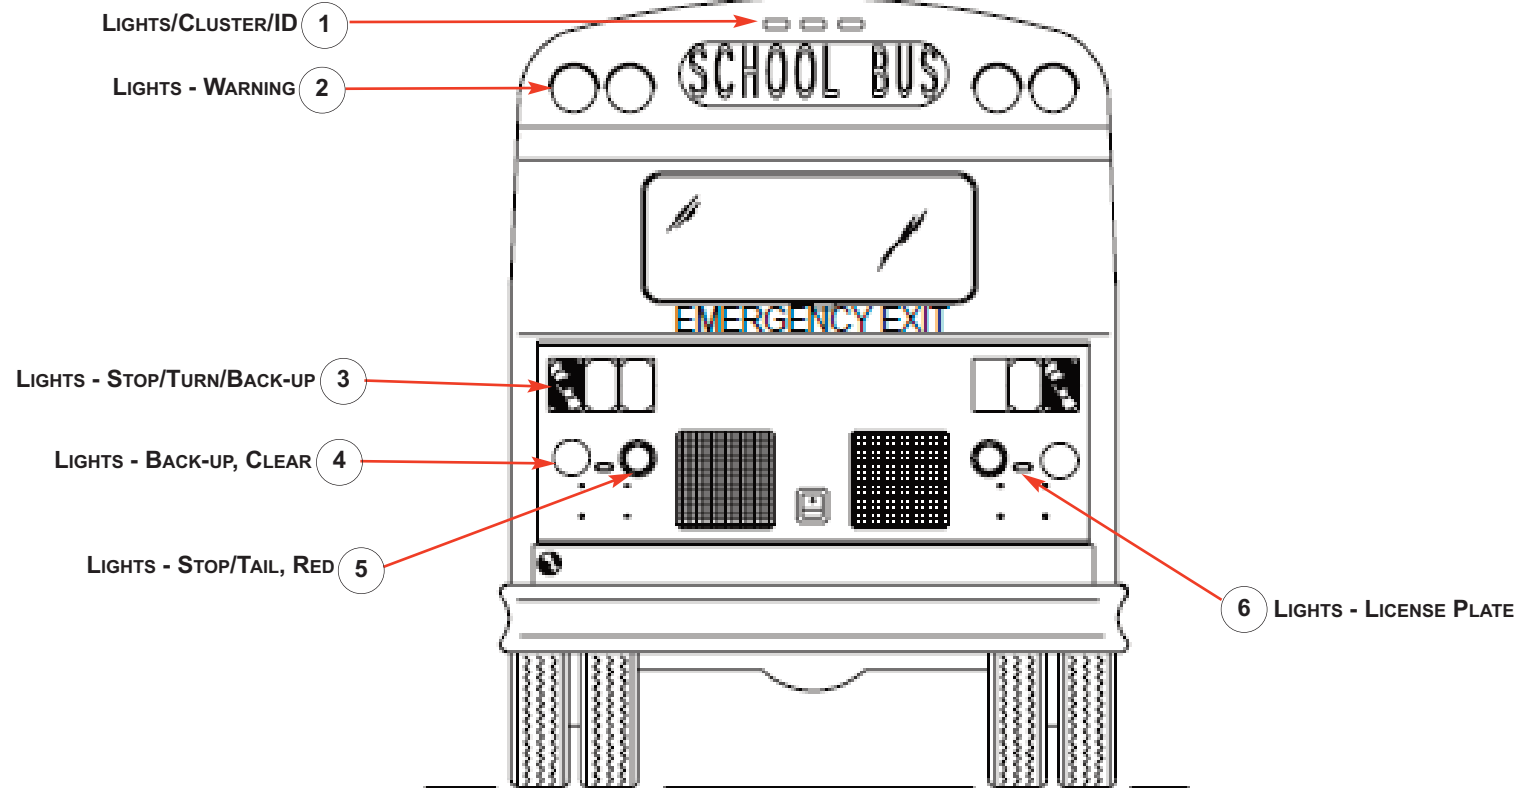

LIGHTS - REAR

REF. NUM.	MODULE	DESCRIPTION
1	0Y37GXXXX	LIGHTS- CLUSTER, FRONT & REAR
2	0Y37AXXXX	LIGHTS- WARNING
3	0Y37GRXX	LIGHTS-STOP/TURN/BACKUP
4	0Y37GTXX	LIGHTS-4" BACKUP, CLEAR
5	0Y37GSXX	LIGHTS-STOP/TAIL, 4" RED, STD
6	0Y37GUXX	LIGHTS-LICENSE PLATE