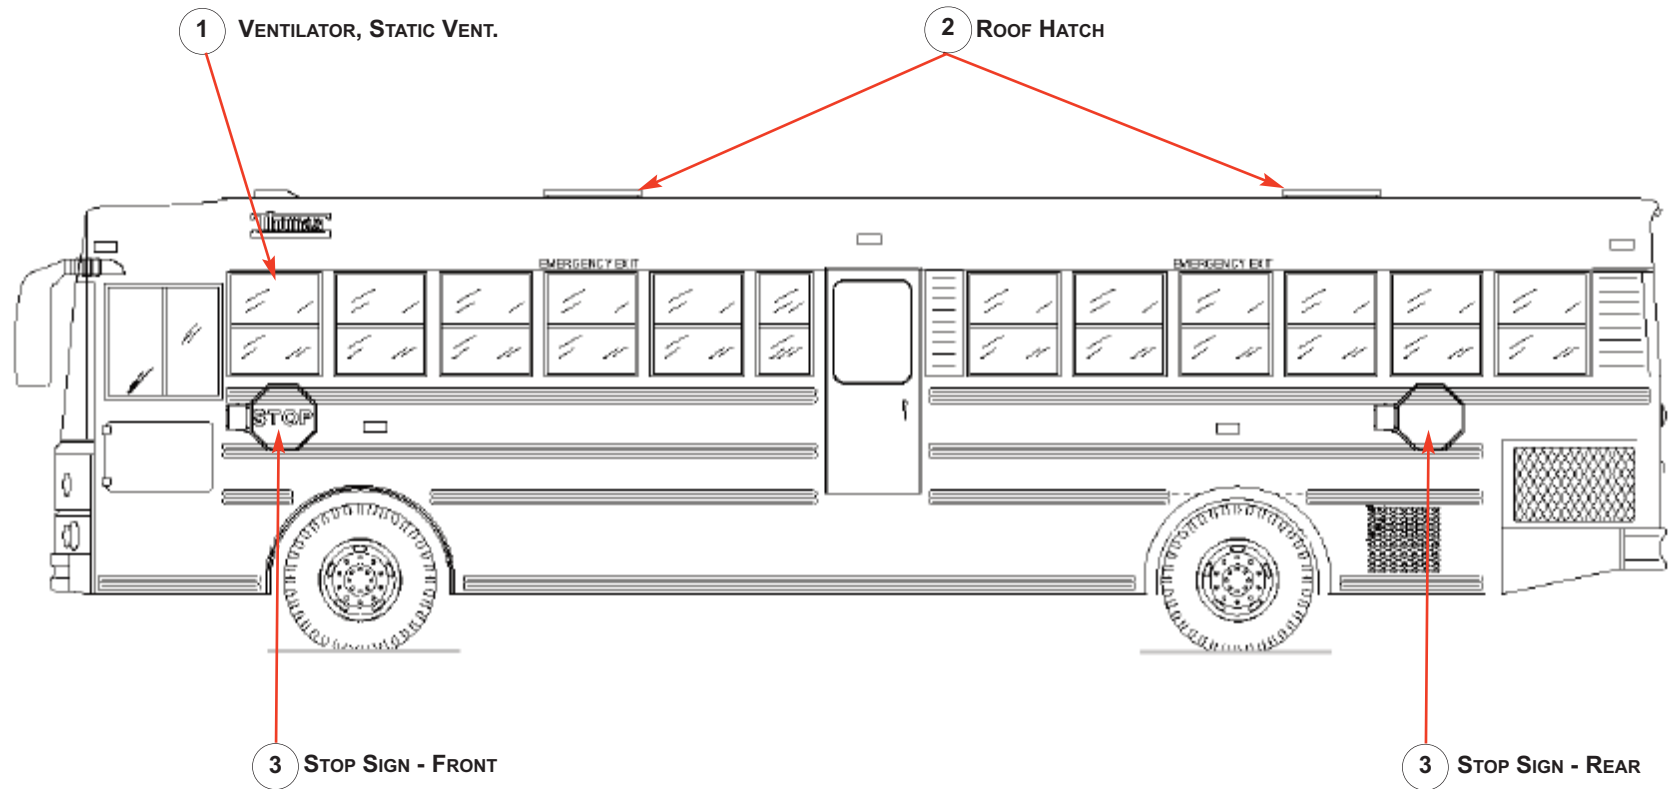

MISCELLANEOUS

REF. NUM.	MODULE	DESCRIPTION
1	0Y53AAXXX	VENTILATOR- STATIC VENT
2	0Y44BEXX	ROOF HATCH
3	0Y49AHXX	STOP SIGN- FRONT
4	0Y49AJXX	STOP SIGN- REAR