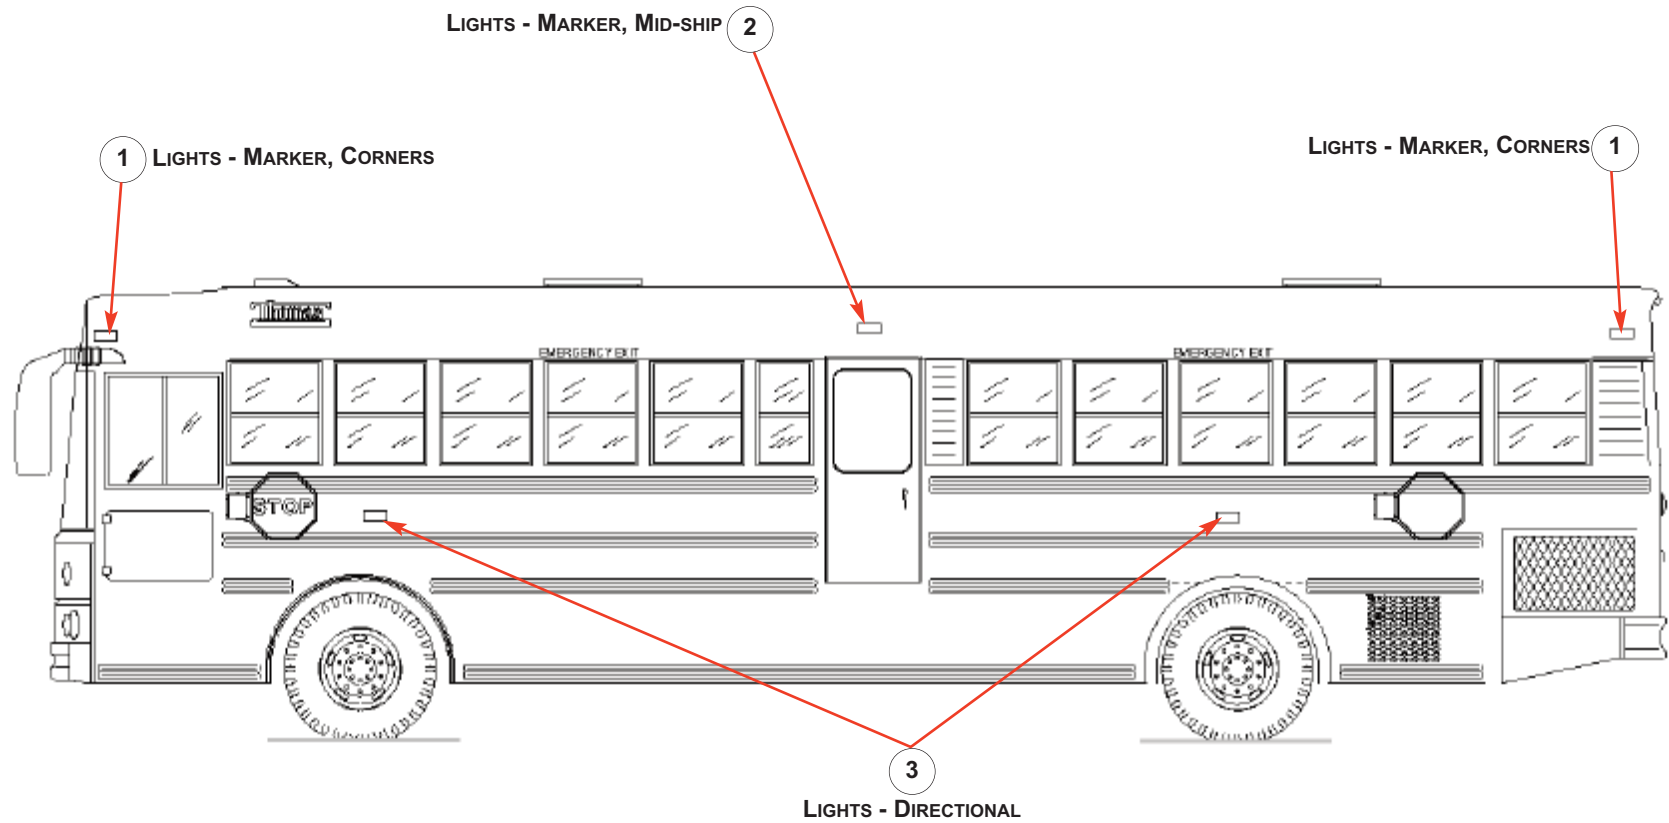

LIGHTS - RIGHT SIDE

REF. NUM.	MODULE	DESCRIPTION
1	0Y37GVXX	LIGHTS-MARKER, CORNERS
2	0Y37GWXX	LIGHTS-MARKER, MID SHIP
3	0Y37AGXXX	LIGHTS-SIDE/TURN/MARKER
4	0Y37BMXXX	LIGHTS- ENTRANCE DOOR

LIGHTS - LEFT SIDE