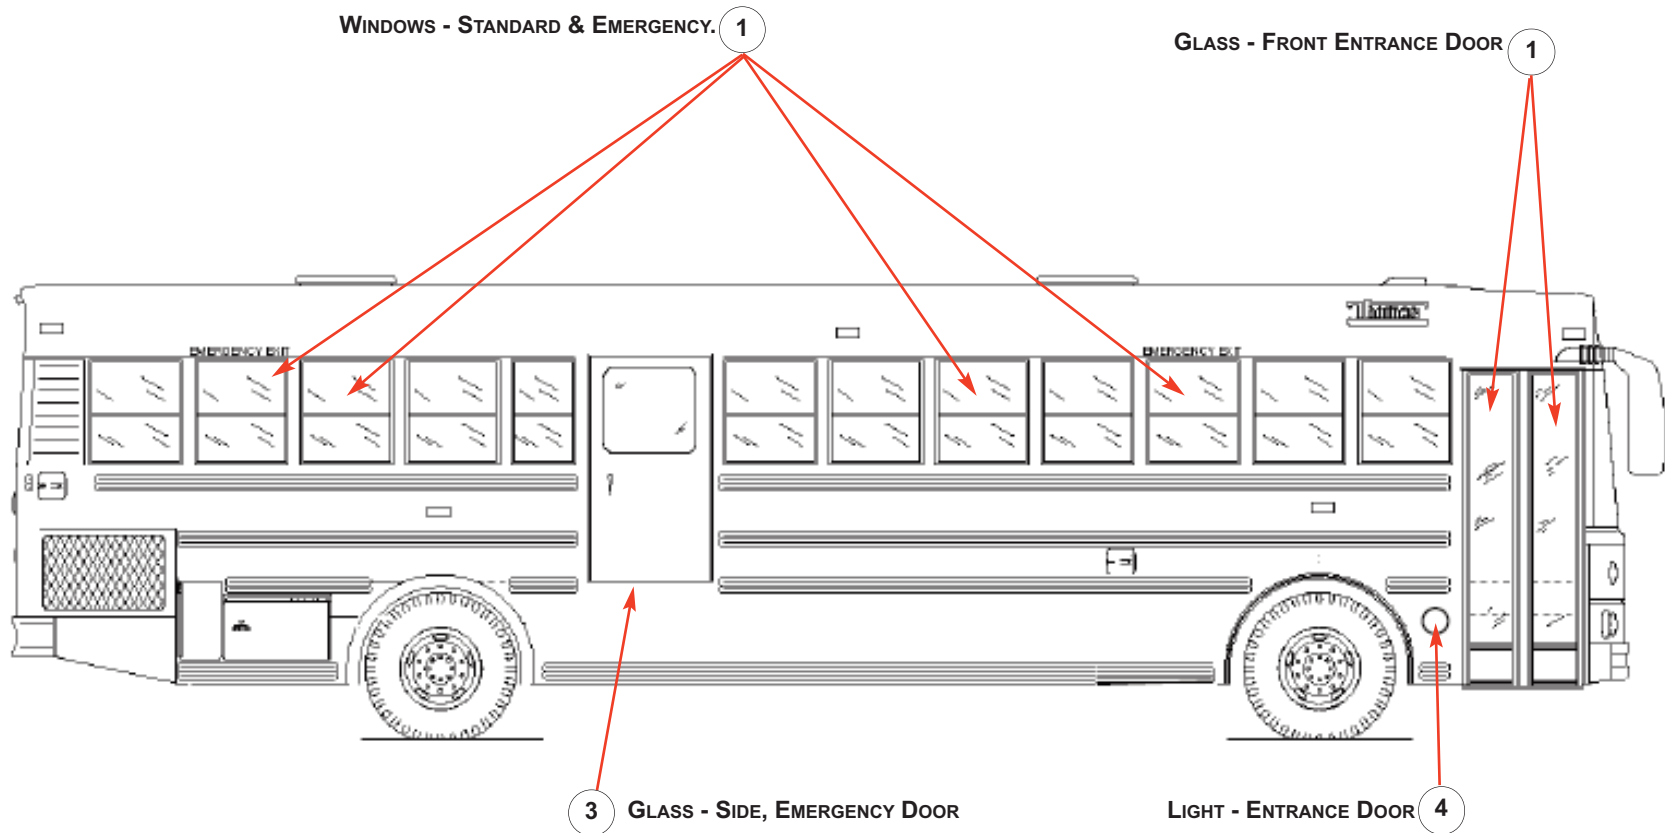

GLASS - RIGHT SIDE

REF. NUM.	MODULE	DESCRIPTION
1	M7XXXXXXXX	NON-C2 WDO - STD & EMERG.
2	0Y14CGXXX	DOORS- FRONT ENTRANCE
3	0Y25XXXXX	GLASS- SED