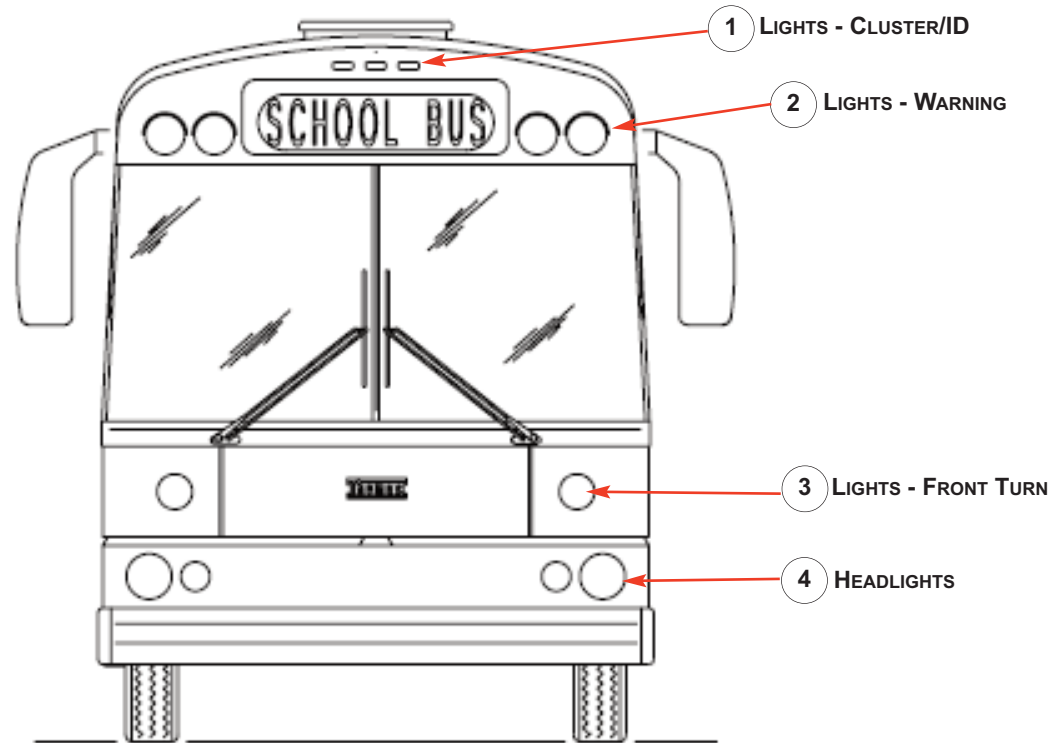

LIGHTS - FRONT

REF. NUM.	MODULE	DESCRIPTION
1	0Y37GXXX	LIGHTS-CLUSTER FRONT AND REAR
2	0Y37AXXX	LIGHTS- WARNING
3	0Y37FSXX	LIGHTS-DIRECTIONAL FRONT
4	0Y18AWBA	EXTR PANELS-FRONT END