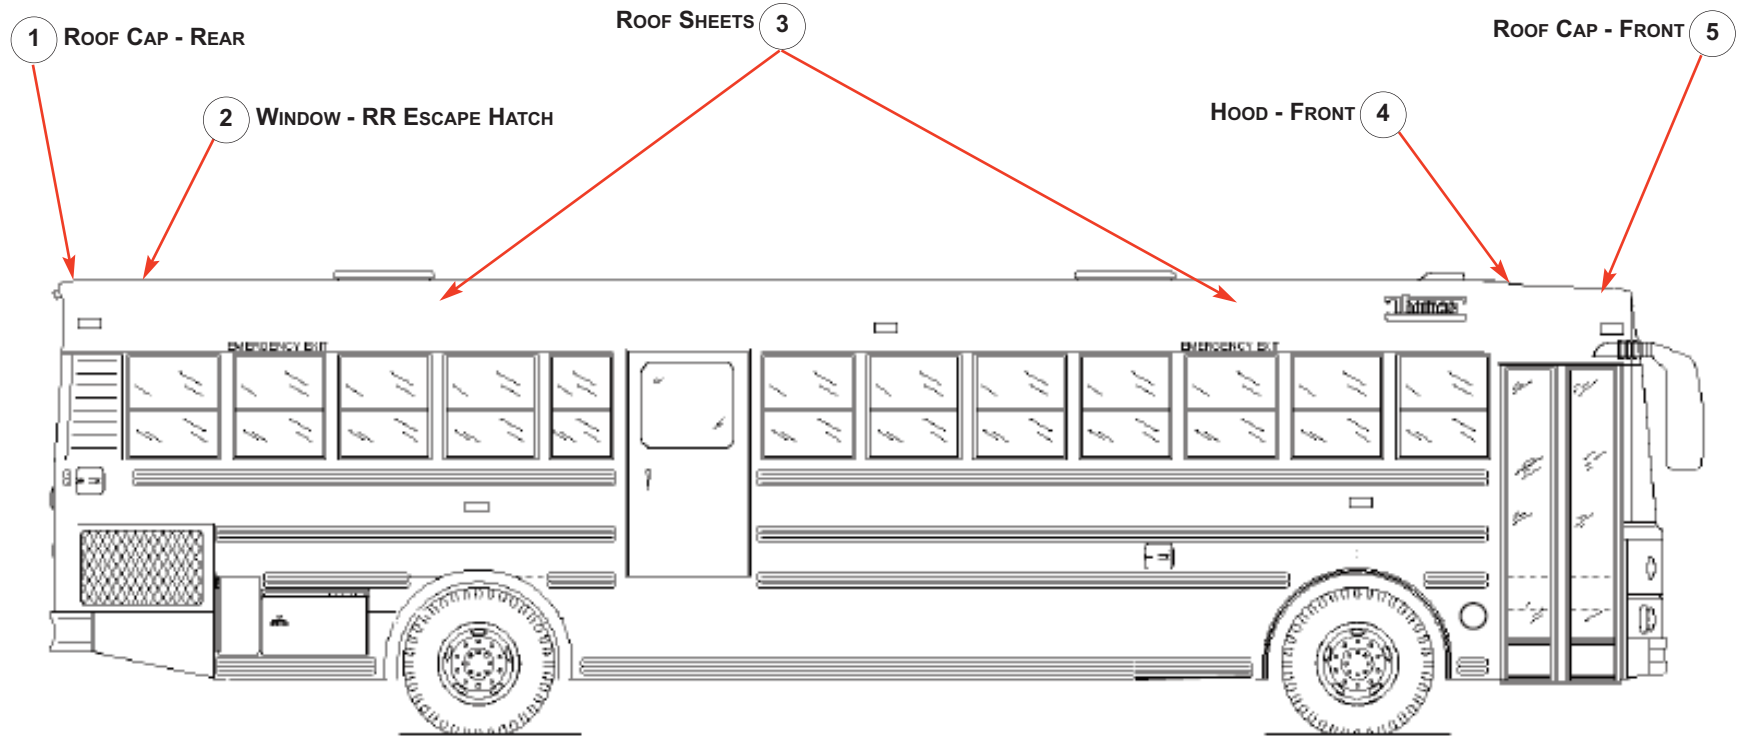

ROOF PANELS

REF. NUM.	MODULE	DESCRIPTION
1	0Y43BBXXX	ROOF CAP- REAR
2	0Y43BBXXX	ROOF CAP- REAR
3	0Y43ALXXX	ROOF SHEETS
4	0Y43BAXX	ROOF CAP- FRONT
5	0Y43BAXX	ROOF CAP- FRONT