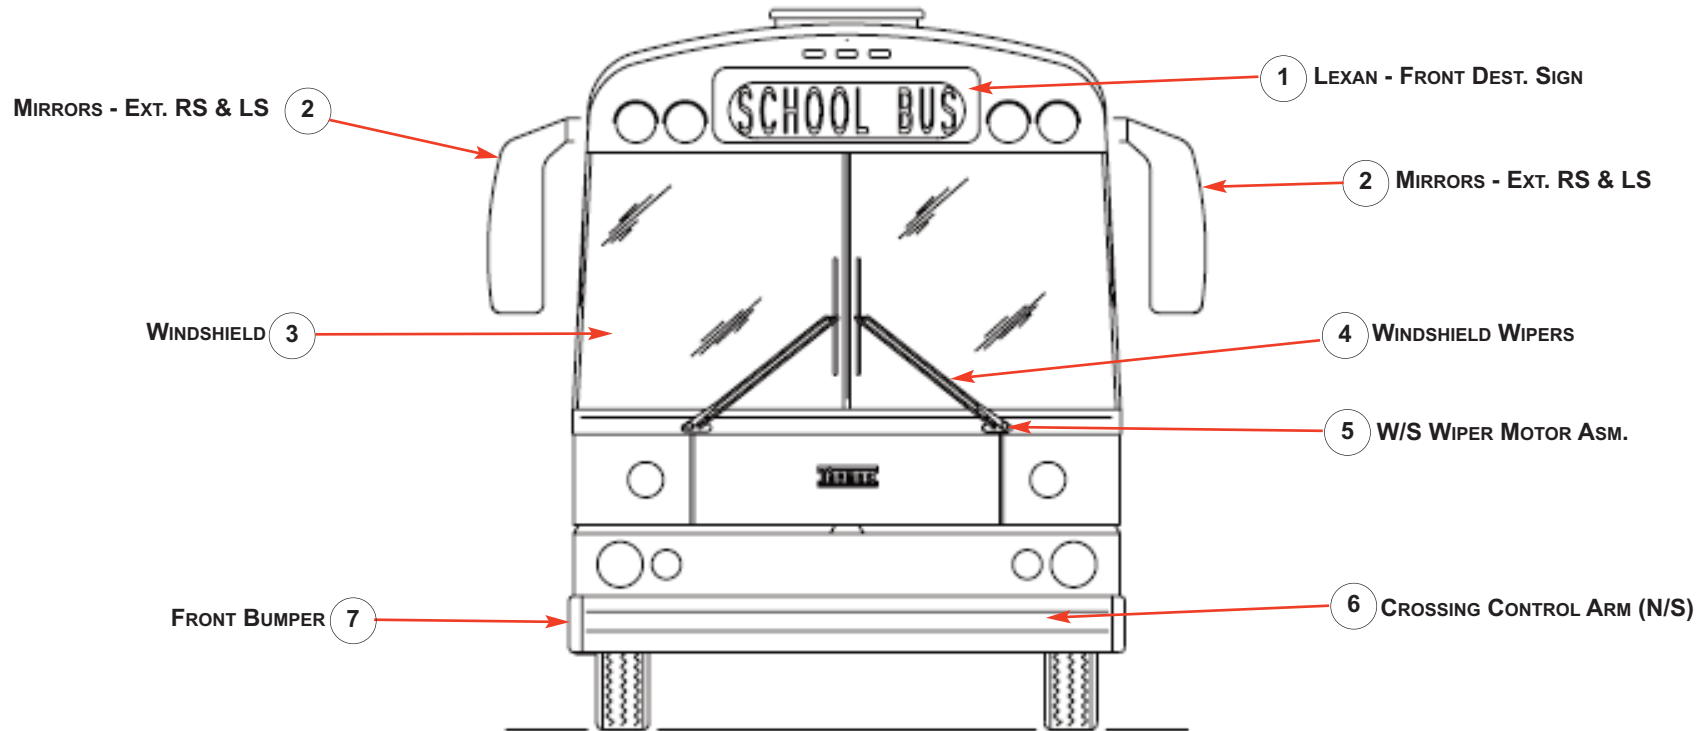

FRONT - VIEW I

REF. NUM.	MODULE	DESCRIPTION
1	0Y32ACXXX	IDENT SIGN-FRONT DEST
2	0Y19AIXXX	MIRROR- EXTR. REAR VIEW, RS/LS
3	0Y25ACXX	GLASS-WINDSHIELD
4	0Y56AAXX	W/S WASHER/WIPER
5	0YC4AAXXX	FIREWALL ASM.
6	0Y13BXXX	X-ING CONTROL ARM
7	0Y06AAXX	BUMPERS- FRONT