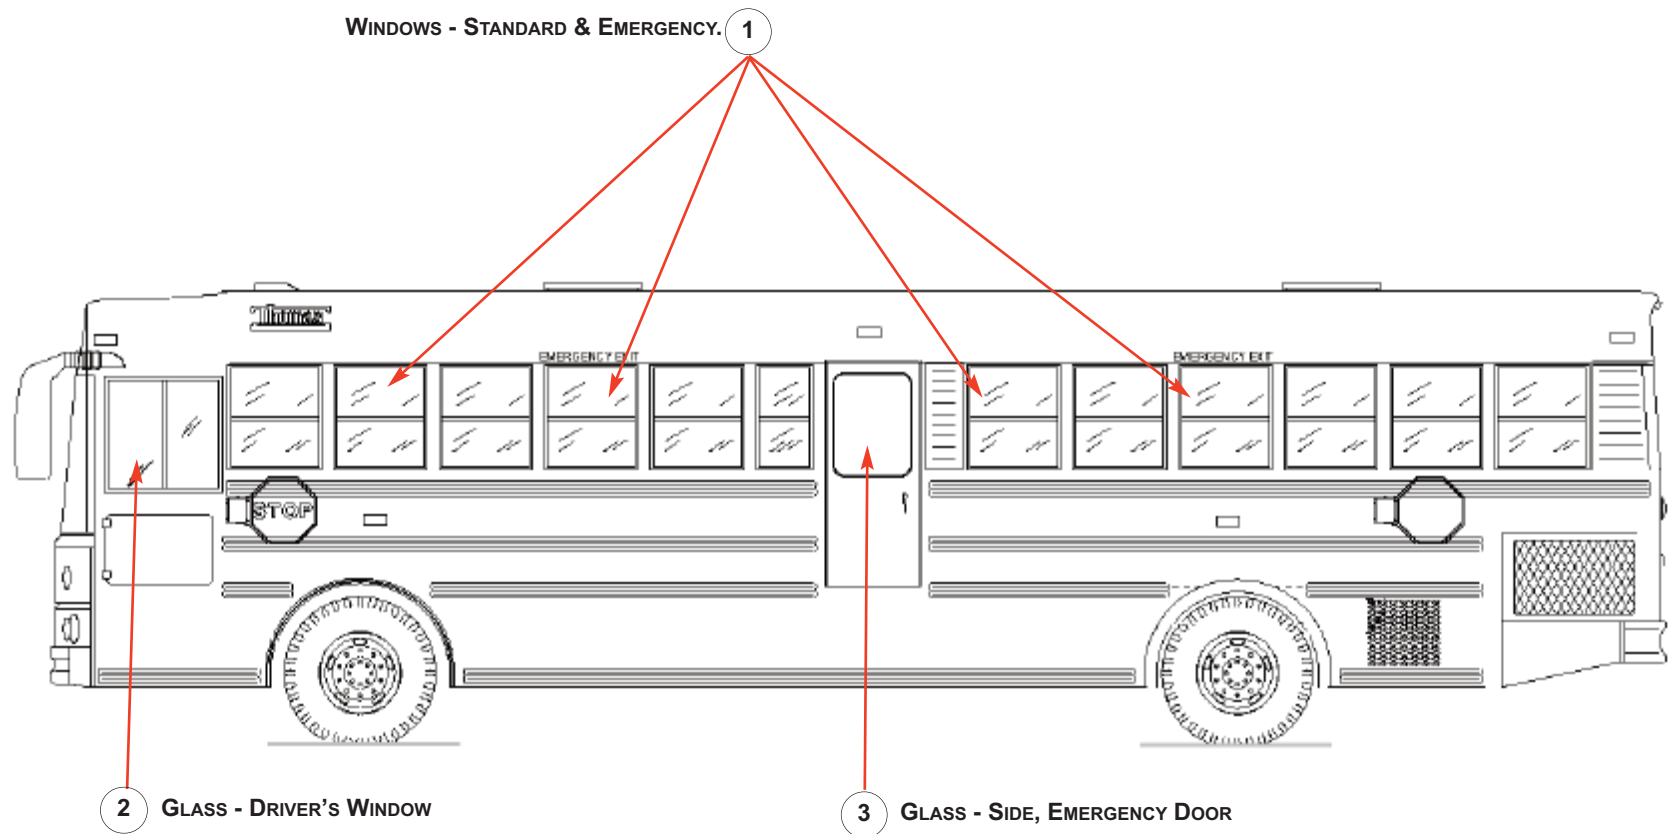

GLASS - LEFT SIDE

REF. NUM.	MODULE	DESCRIPTION
1	M7XXXXXXXX	NON-C2 WDO - STD. & EMERG.
2	0Y25AAXX	GLASS- DRIVER'S WINDOW
3	0Y25XXXXX	GLASS- SIDE EMERG. DOOR