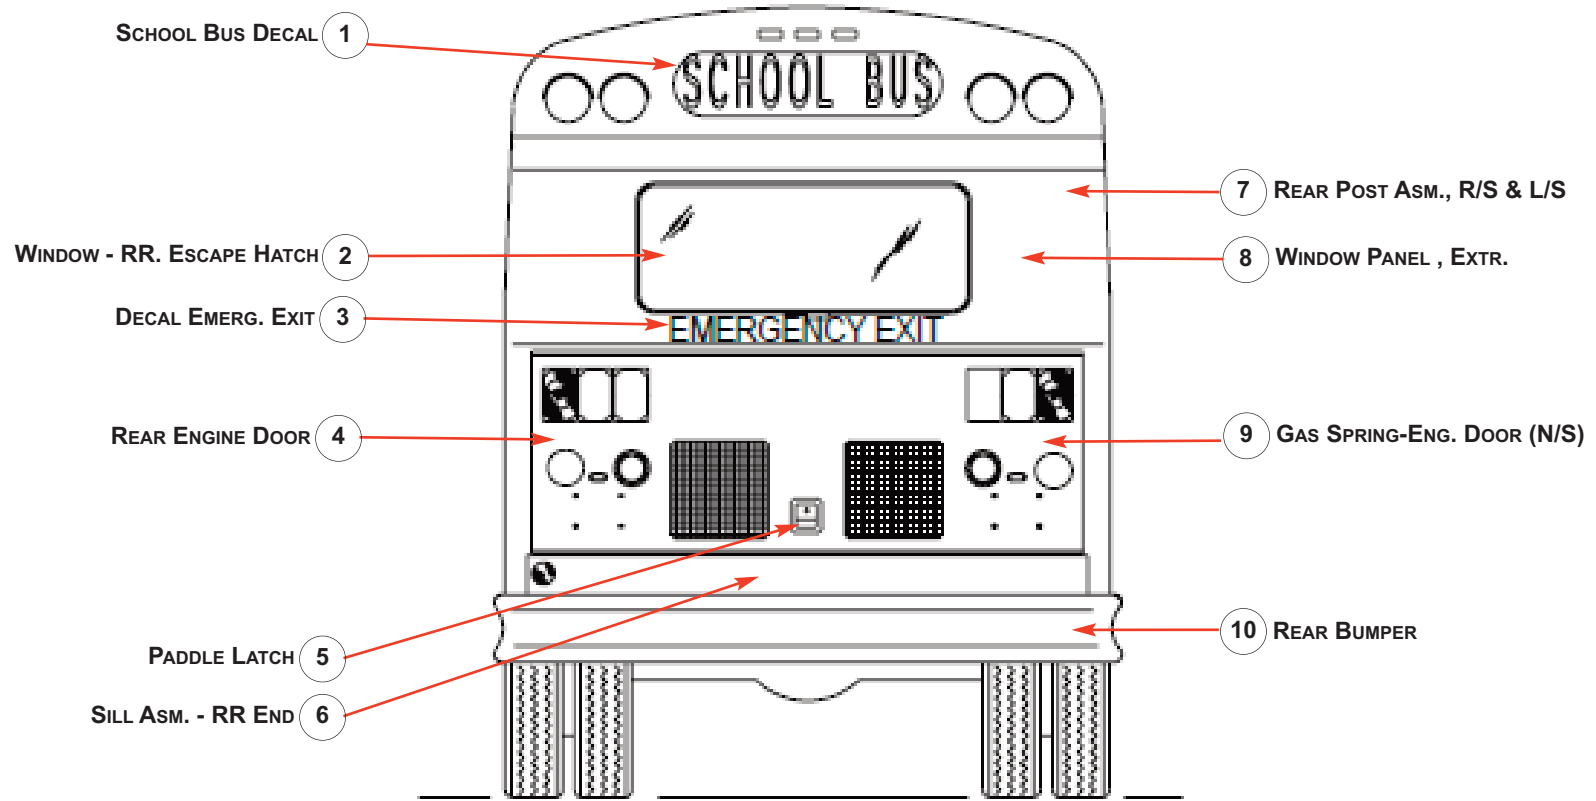

REAR

REF. NUM.	MODULE	DESCRIPTION
1	0Y35KMXX	DECAL- SCHOOL BUS, REAR
2	0Y25AKXX	GLASS-RR ESC HATCH
3	0Y35CRXX	LETTERING-DECAL, EMERGENCY EXIT
4	0Y18BKXXX	EXTR. PANELS- HDX ENG. DOOR
5	0Y18BLXX	EXTR PANELS-REAR ENG. DOOR LATCH

REF. NUM.	MODULE	DESCRIPTION
6	0Y05BYXX	BODY STRUCTURE-SILL,REAR END
7	0Y05BSXX	BODY STRUCTURE-REAR END
8	0Y05BXXX	BODY STRUCTURE-TAIL PANEL
9	0Y18BKXXX	EXTR. PANELS- HDX ENGINE DOOR
10	0Y06ABXX	BUMPERS-REAR, STANDARD