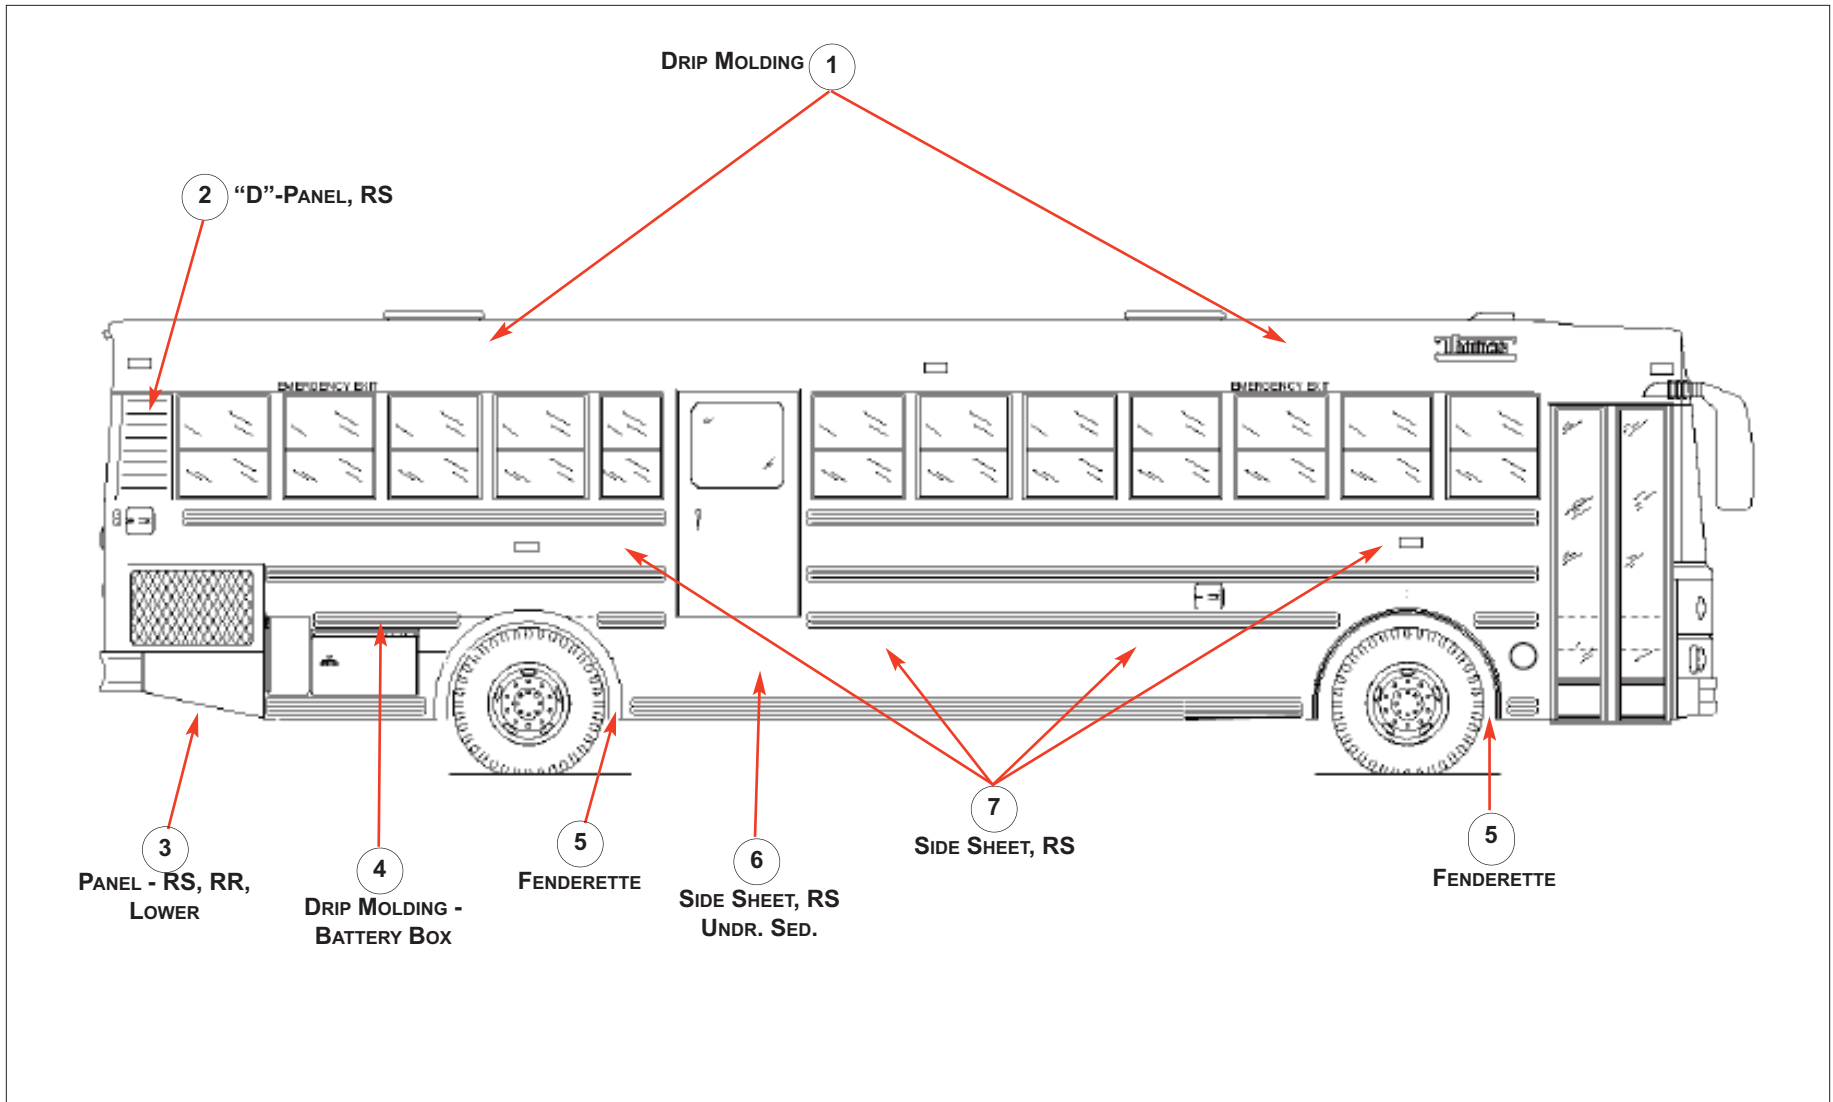

SIDE SHEETS/PANELS - RIGHT SIDE

REF. NUM.	MODULE	DESCRIPTION
1	0Y43ANXX	ROOF-DRIP MOLDING, RS
2	0Y18AJXX	EXTR PANELS-"D" WINDOW
3	0Y18AEXX	EXTR PANELS-REAR SIDE,RIGHT
4	0Y10FWBC	COMPT U/B-BATTERY BOX

REF. NUM.	MODULE	DESCRIPTION
5	0Y18AIXX	EXTR PANELS-FENDERETTE
6	0Y18BIXX	EXTR PNLS-PNL UNDER WD DR,RS
7	0Y18ACXX	EXTR PANELS-SIDE SHEET,RIGHT