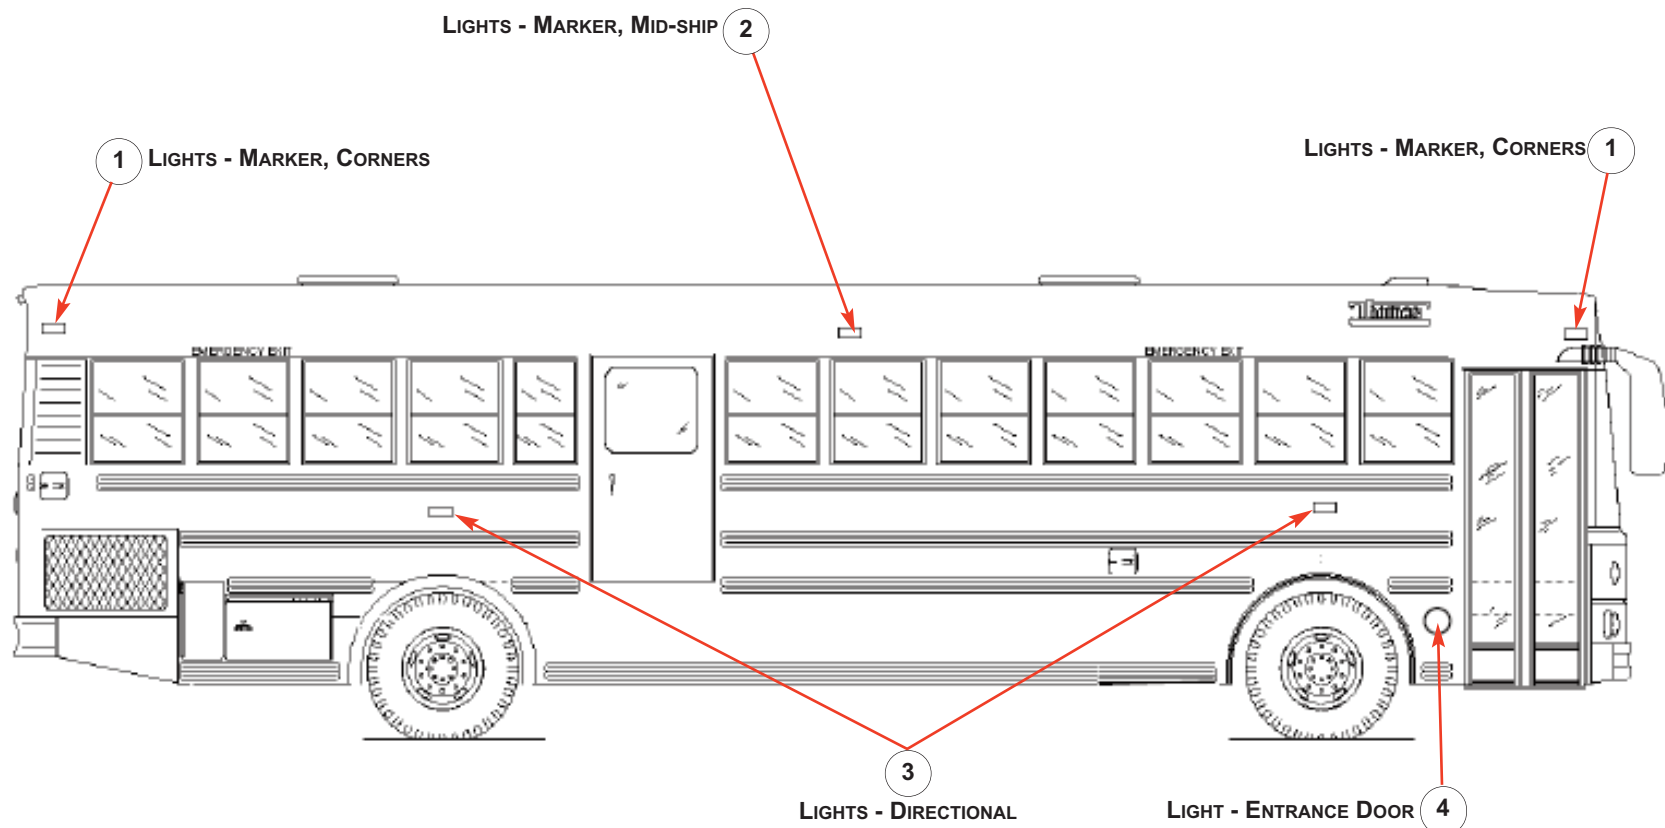

LIGHTS - RIGHT SIDE

REF. NUM.	MODULE	DESCRIPTION
1	0Y37GVXX	LIGHTS-MARKER, CORNERS
2	0Y37GWXX	LIGHTS-MARKER, MID SHIP
3	0Y37AGXXX	LIGHTS-SIDE/TURN/MARKER
4	0Y37BMXXX	LIGHTS- ENTRANCE DOOR

LIGHTS - LEFT SIDE