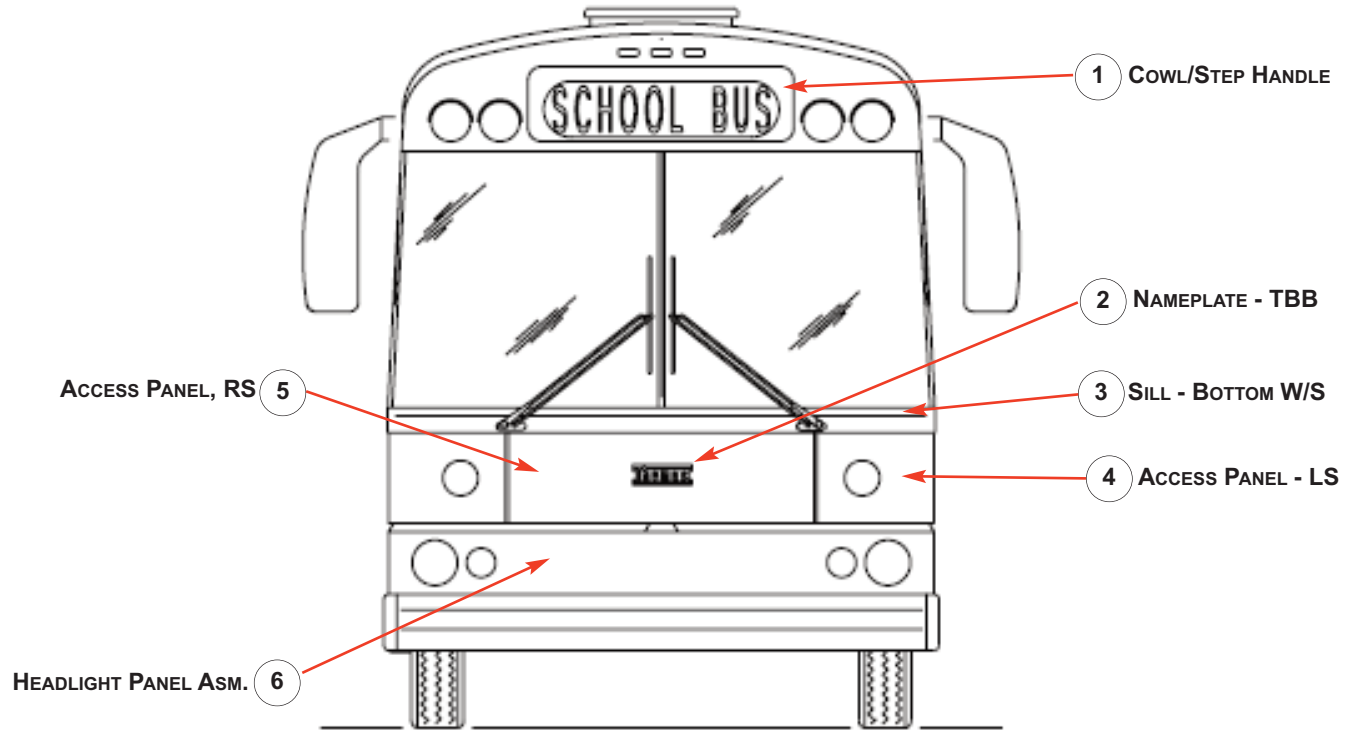

FRONT - VIEW II

REF. NUM.	MODULE	DESCRIPTION
1	0Y11AAXX	COWL HANDLE / STEP HANDLE
2	0Y15ABXX	LOGO- TBB
3	0Y18AWXX	EXTR PANELS-FRONT END
4	0Y18AWXX	EXTR PANELS-FRONT END
5	0Y18AWXX	EXTR PANELS-FRONT END
6	0Y18AWXX	EXTR PANELS-FRONT END