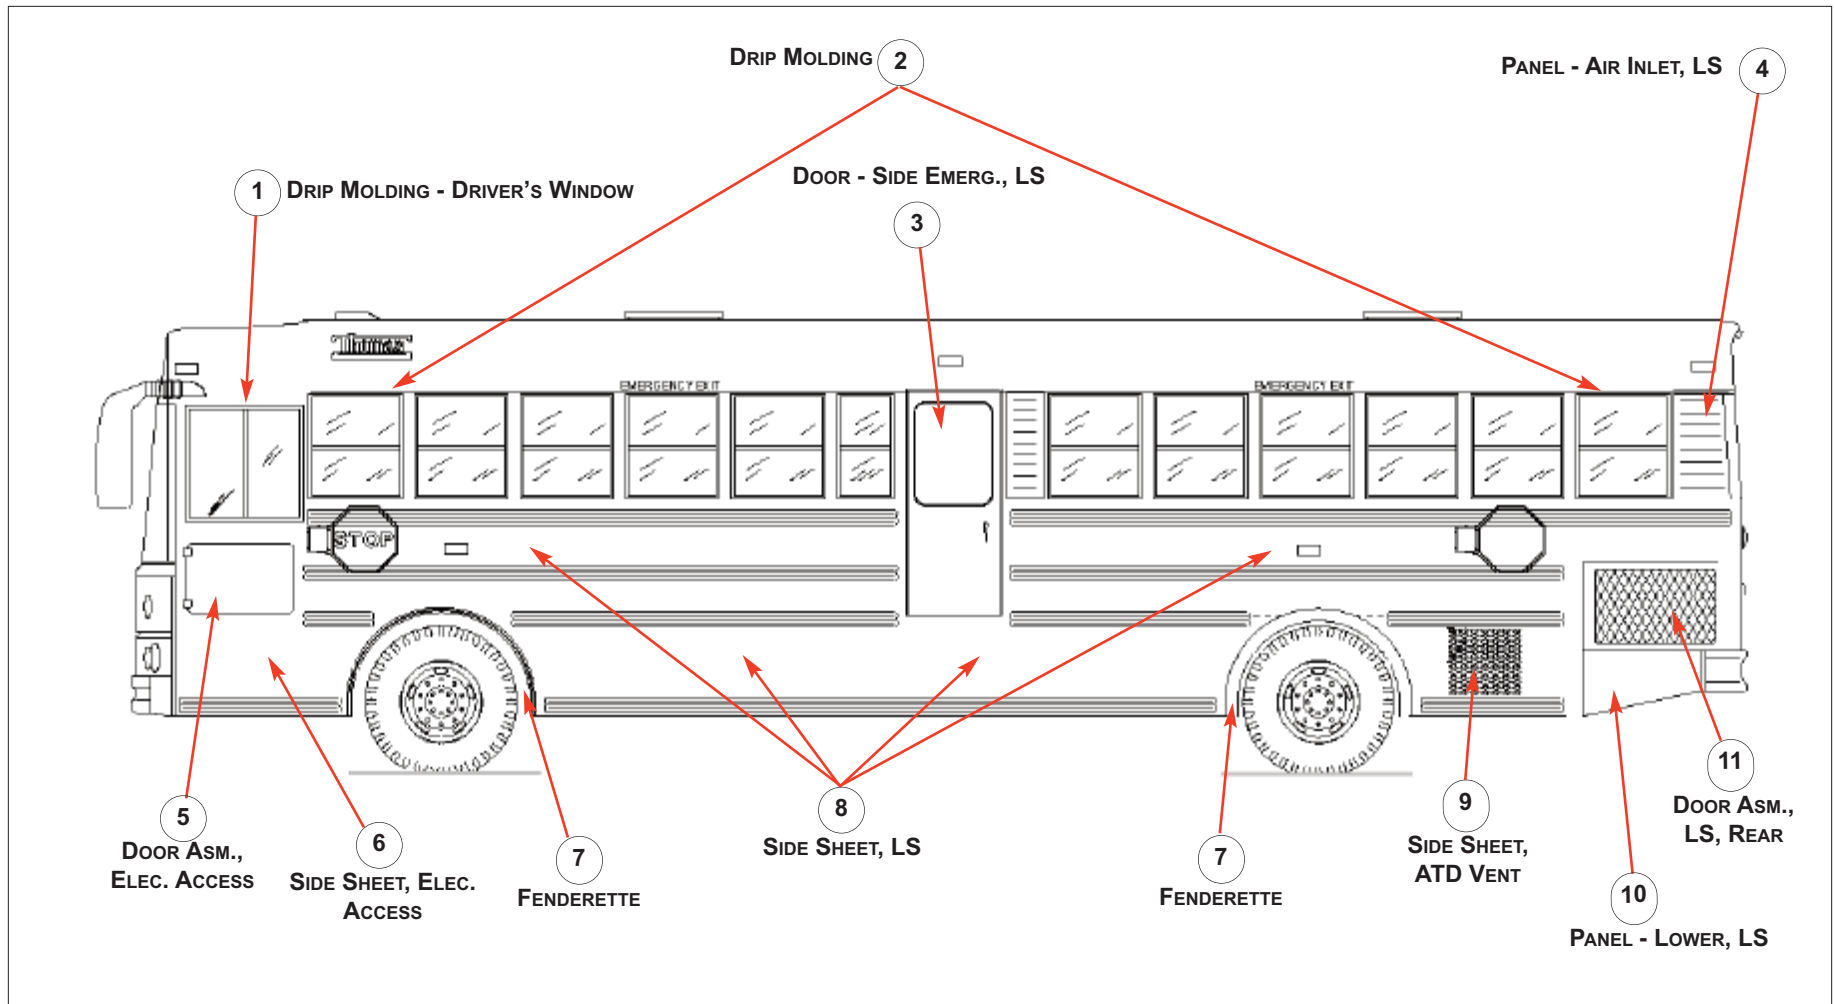

SIDE SHEETS/PANELS/DOORS - LEFT SIDE

REF. NUM.	MODULE	DESCRIPTION
1	0Y14CLXX	DOOR-DRIP MOLDING TRIM
2	0Y43APXX	ROOF-DRIP MOLDING, LS
3	0Y14AEXXX	DOOR- SIDE EMERGENCY, LS
4	0Y18AJXX	EXTR PANELS-"D" WINDOW
5	0Y18APXX	EXTR. PANELS-ELEC ACCESS DOOR
6	0Y05BAXX	BODY STRUCTURE-SIDE SHEET/FRT.LS

REF. NUM.	MODULE	DESCRIPTION
7	0Y18AIXX	EXTR PANELS-FENDERETTE
8	0Y18ADXX	EXTR PANELS-SIDE SHEET,LEFT
9	0Y18ADXX	EXTR PANELS-SIDE SHEET,LEFT
10	0Y18AFXX	EXTR PANELS-REAR SIDE,LEFT
11	0Y18AFXX	EXTR PANELS-REAR SIDE,LEFT