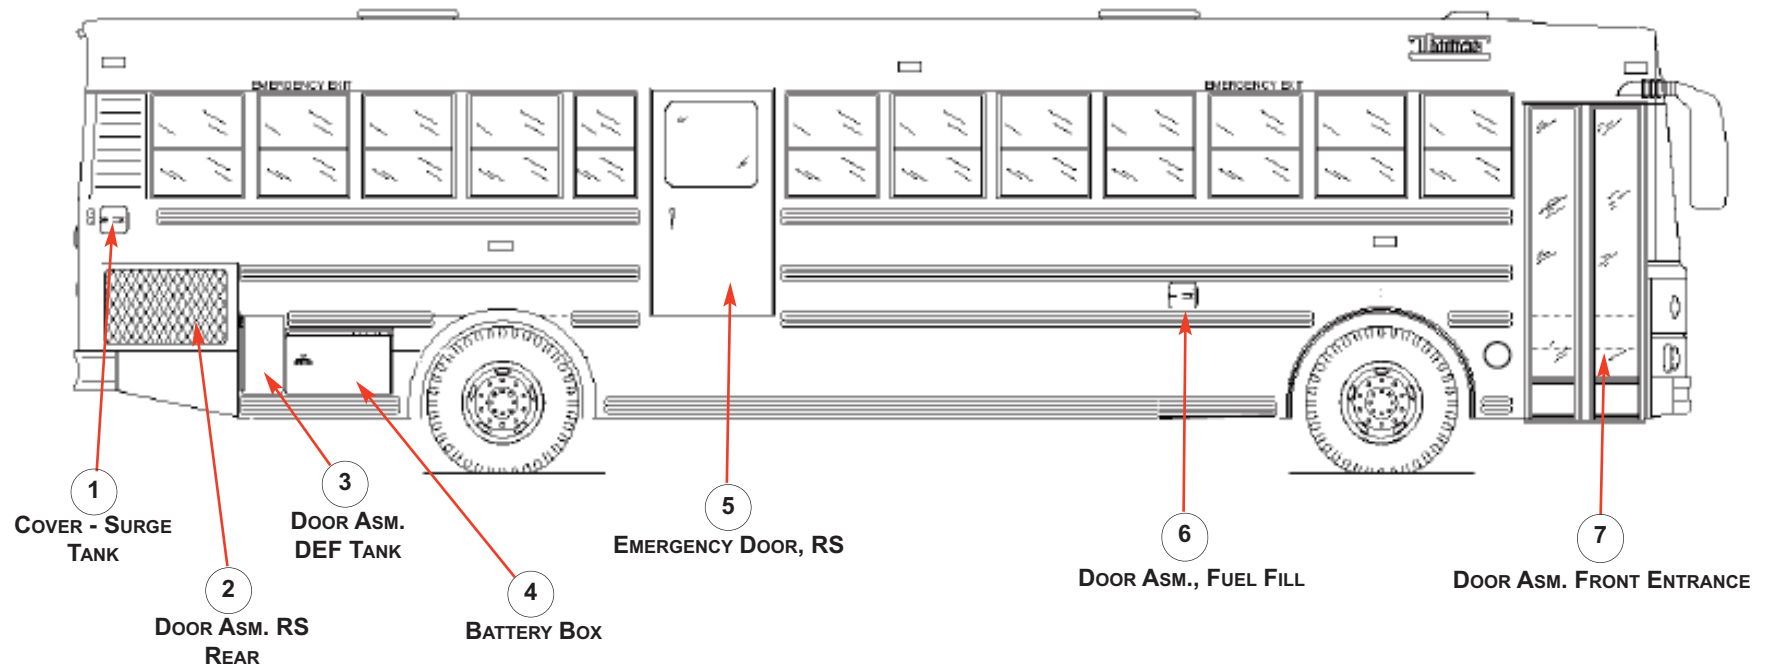

DOORS/COMPARTMENTS - RIGHT SIDE

REF. NUM.	MODULE	DESCRIPTION
1	0Y05BRXX	BODY STRUCTURE-REMOTE ACCESS DR
2	0Y18AEXX	EXTR PANELS-REAR SIDE,RIGHT
3	0Y10HAXXX	COMPT. U/B- DEF TANK DOOR
4	0Y10FWXX	COMPT U/B-BATTERY BOX
5	0Y14ADXXX	DOOR- SIDE EMERGENCY, RS
6	0Y22ABXXX	FUEL TANK-EXTERIOR COVER
7	0Y14CGXXX	DOORS- FRONT ENTRANCE